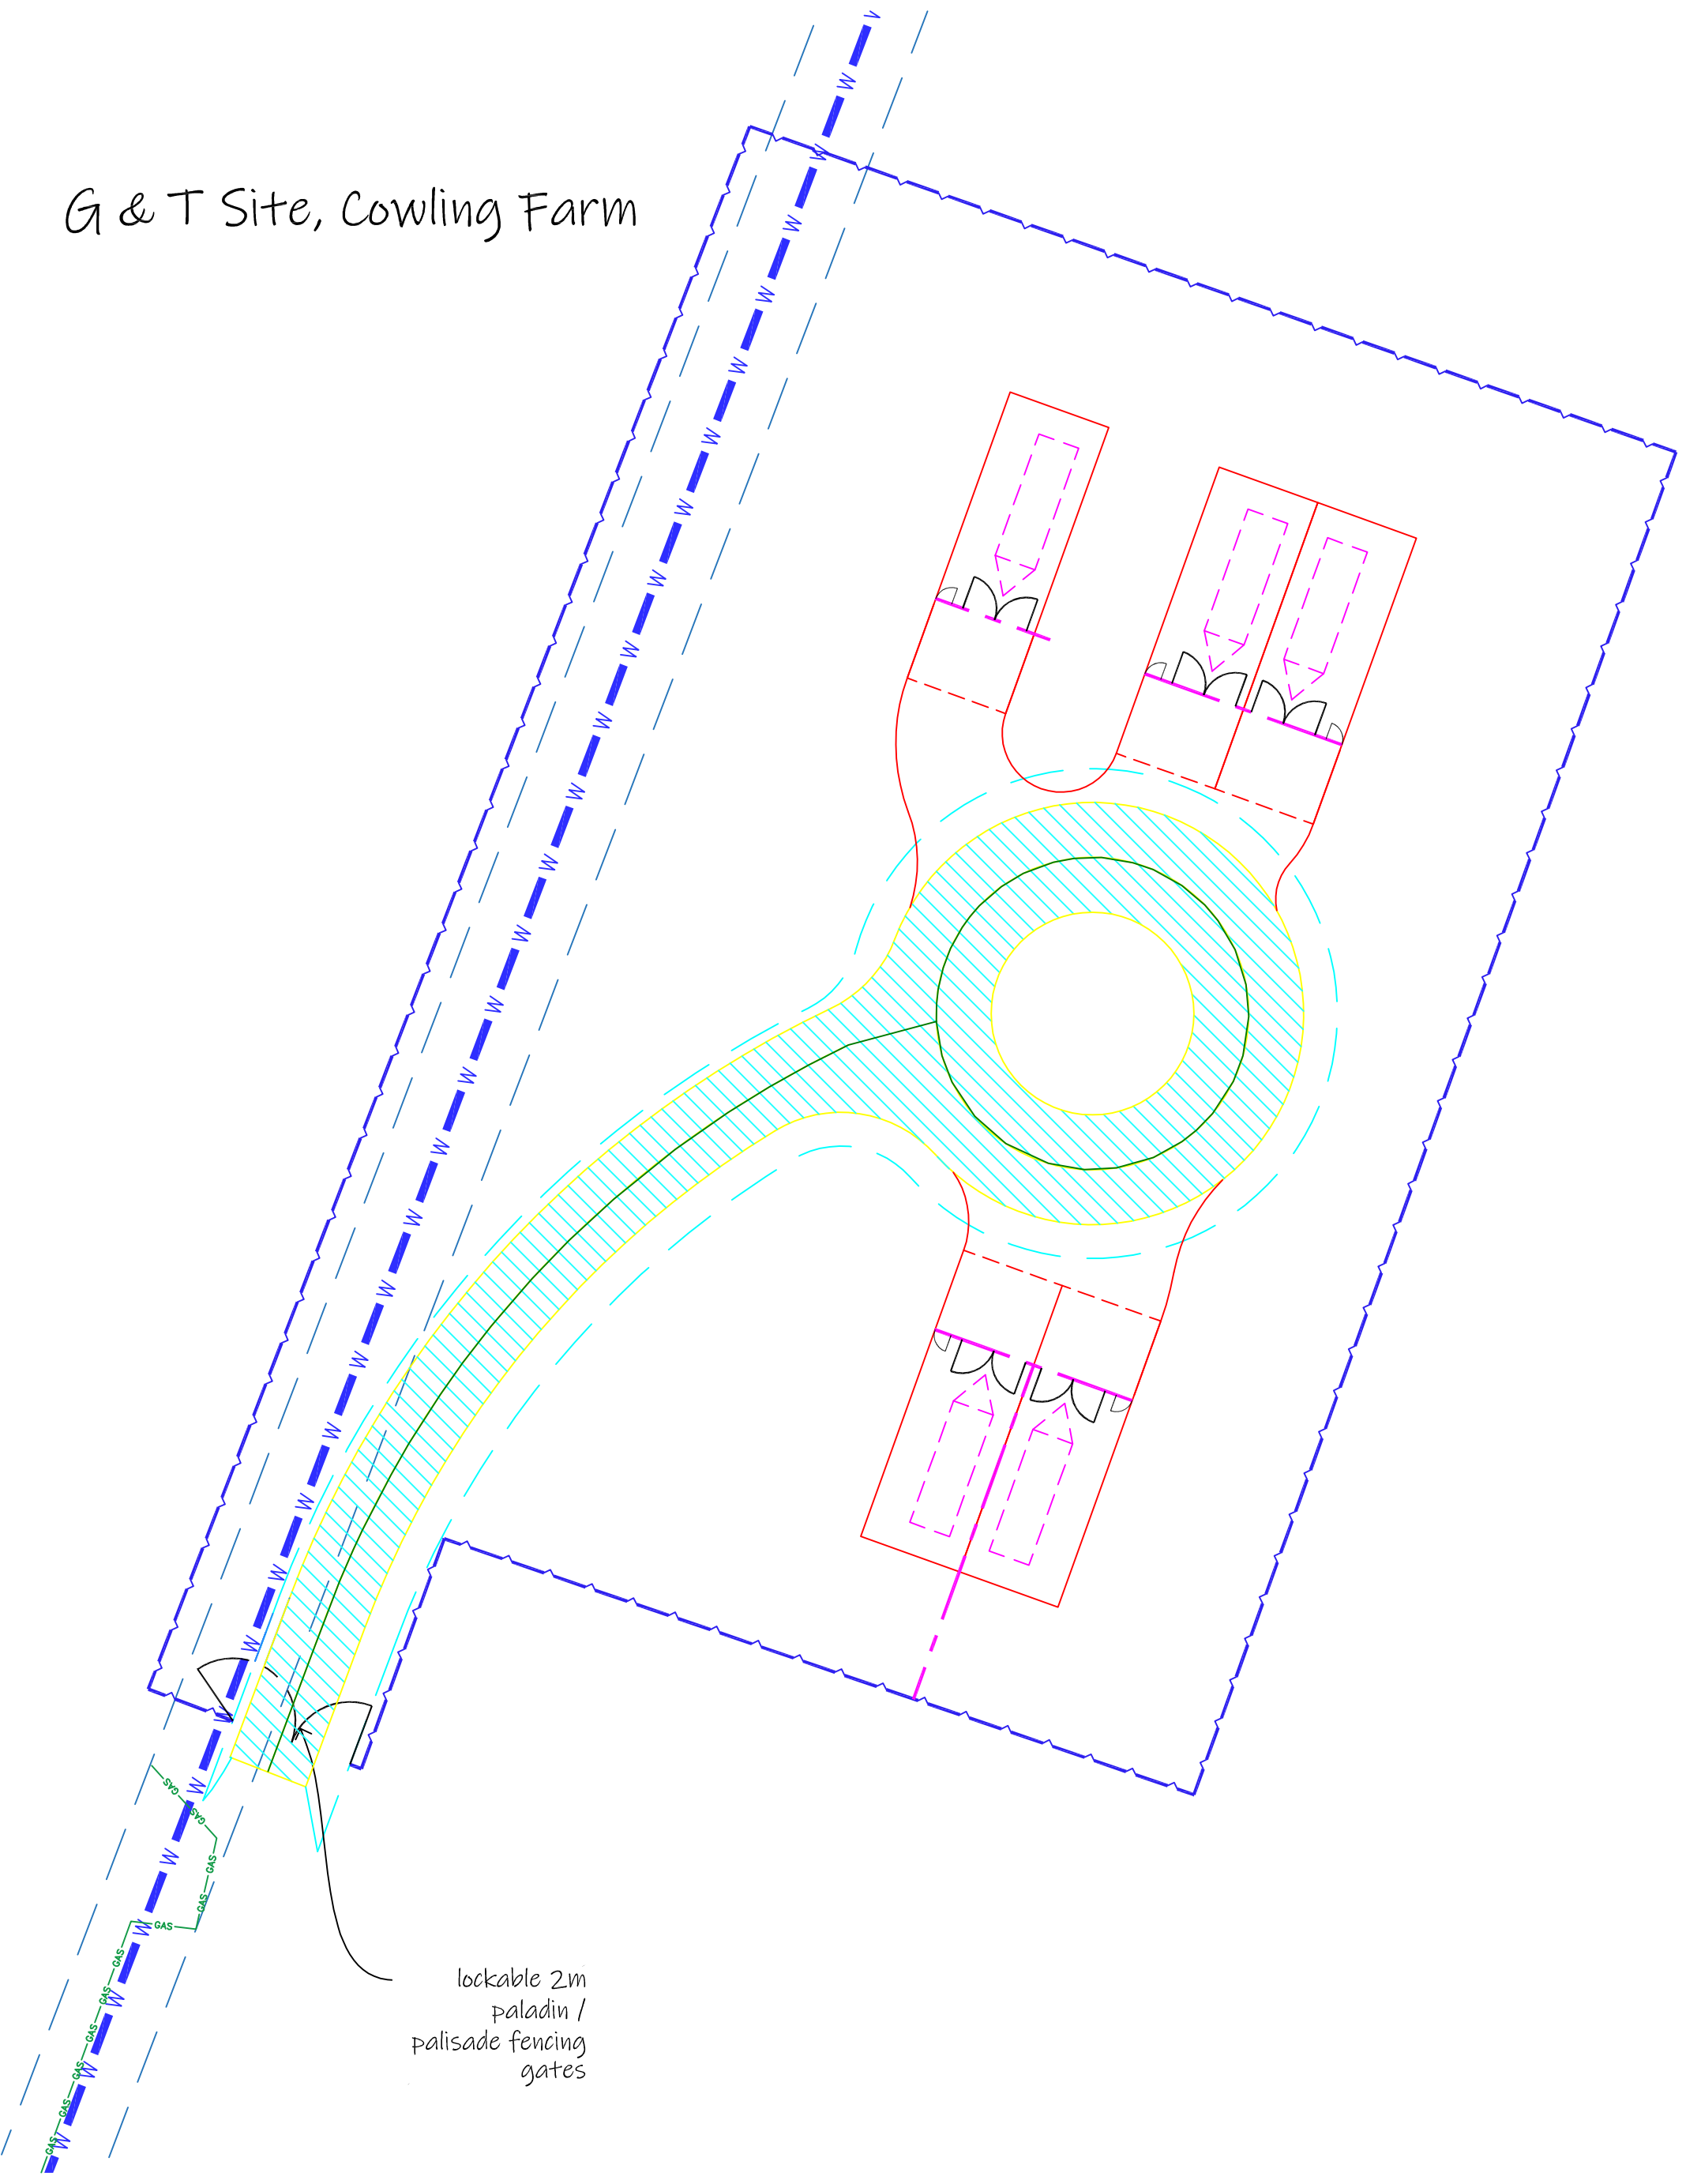

G & T Site, Cowling Farm

lockable 2m  
paladin /  
palisade fencing  
gates