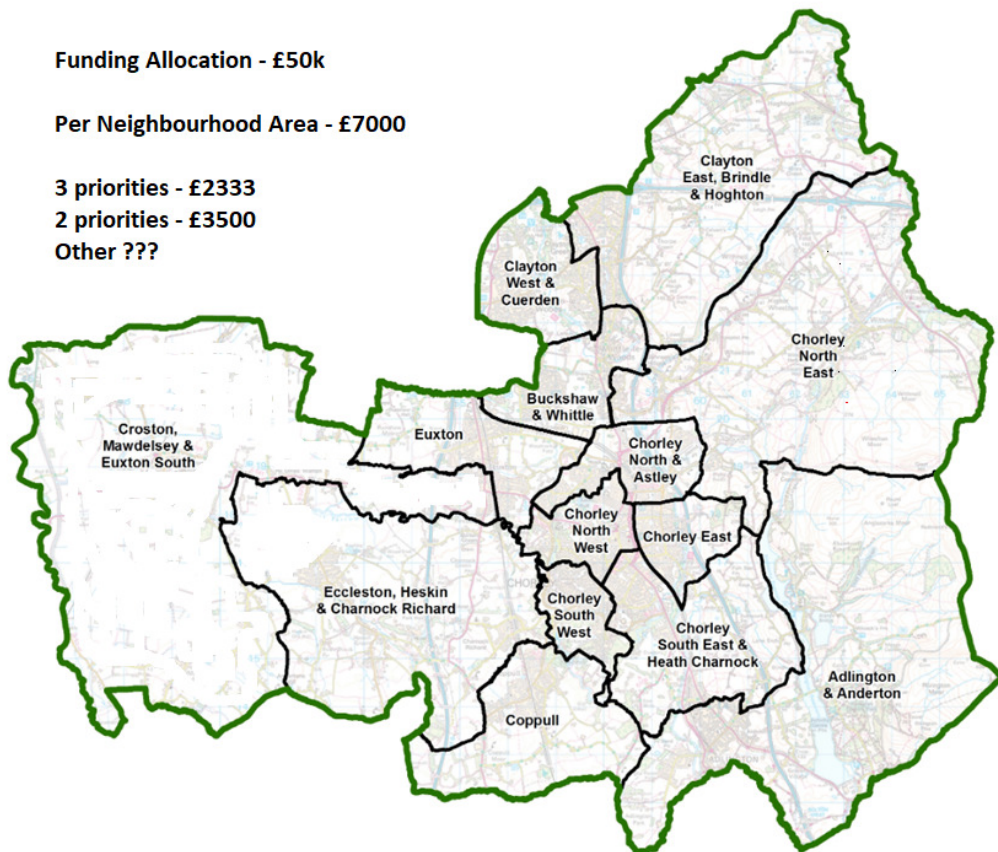

Funding Allocation - £50k

Per Neighbourhood Area - £7000

3 priorities - £2333

2 priorities - £3500

Other ???

Option 3 - 7 Neighbourhoods
Two wards per Neighbourhood

Chorley Borough Council | New Council Ward from May 2020
Fourteen new Wards each with three councillors

Clayton West & Cuerden
Clayton East, Brindle & Hoghton

Croston, Mawdesley & Euxton South
Eccleston, Heskin & Charnock

Adlington & Anderton
Chorley North East

Euxton
Buckshaw & Whittle

Coppull
Chorley South West

Chorley North West
Chorley North & Astley

Chorley East
Chorley South East & Heath Charnock