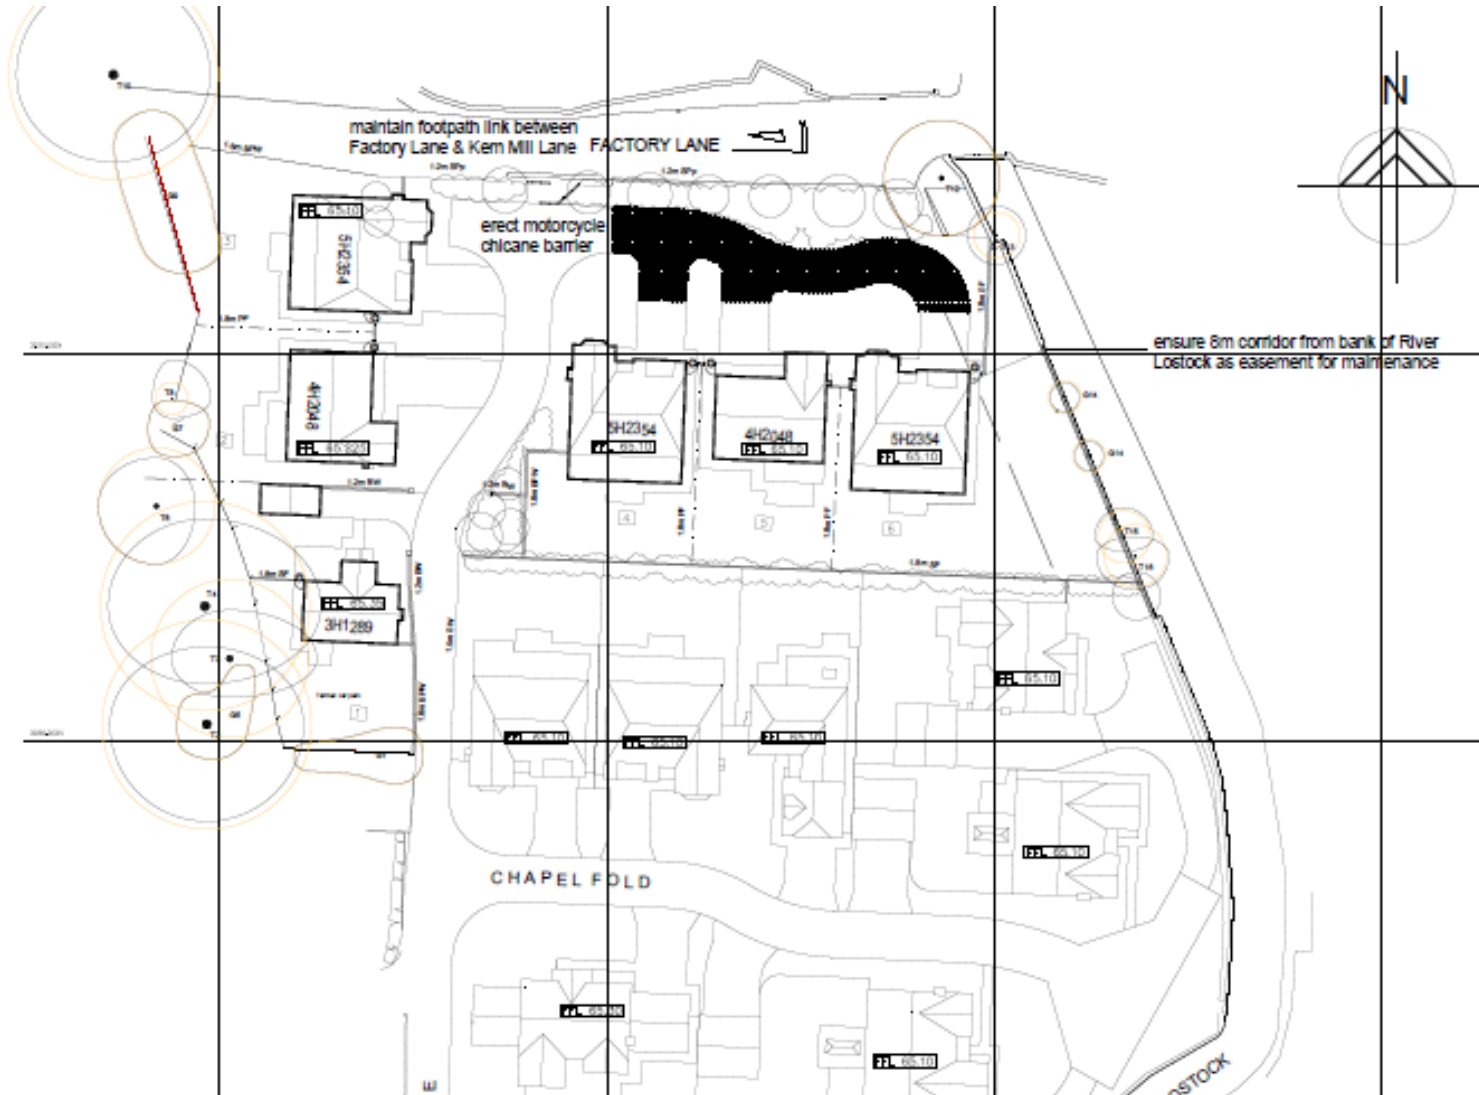

Planning
Committee Meeting

Date 6 October 2020

Item 3g

20/00483/FUL

Cheeky Monkeys, Factory Lane, Whittle-Le-Woods, Chorley

Erection of 6no. detached houses with associated infrastructure following demolition of existing buildings

Location plan

Aerial photo

Proposed site layout

Proposed street scenes

STREET SCENE A-A

STREET SCENE B-B

SIDE (R)

Site photo

Site photo

Site photo