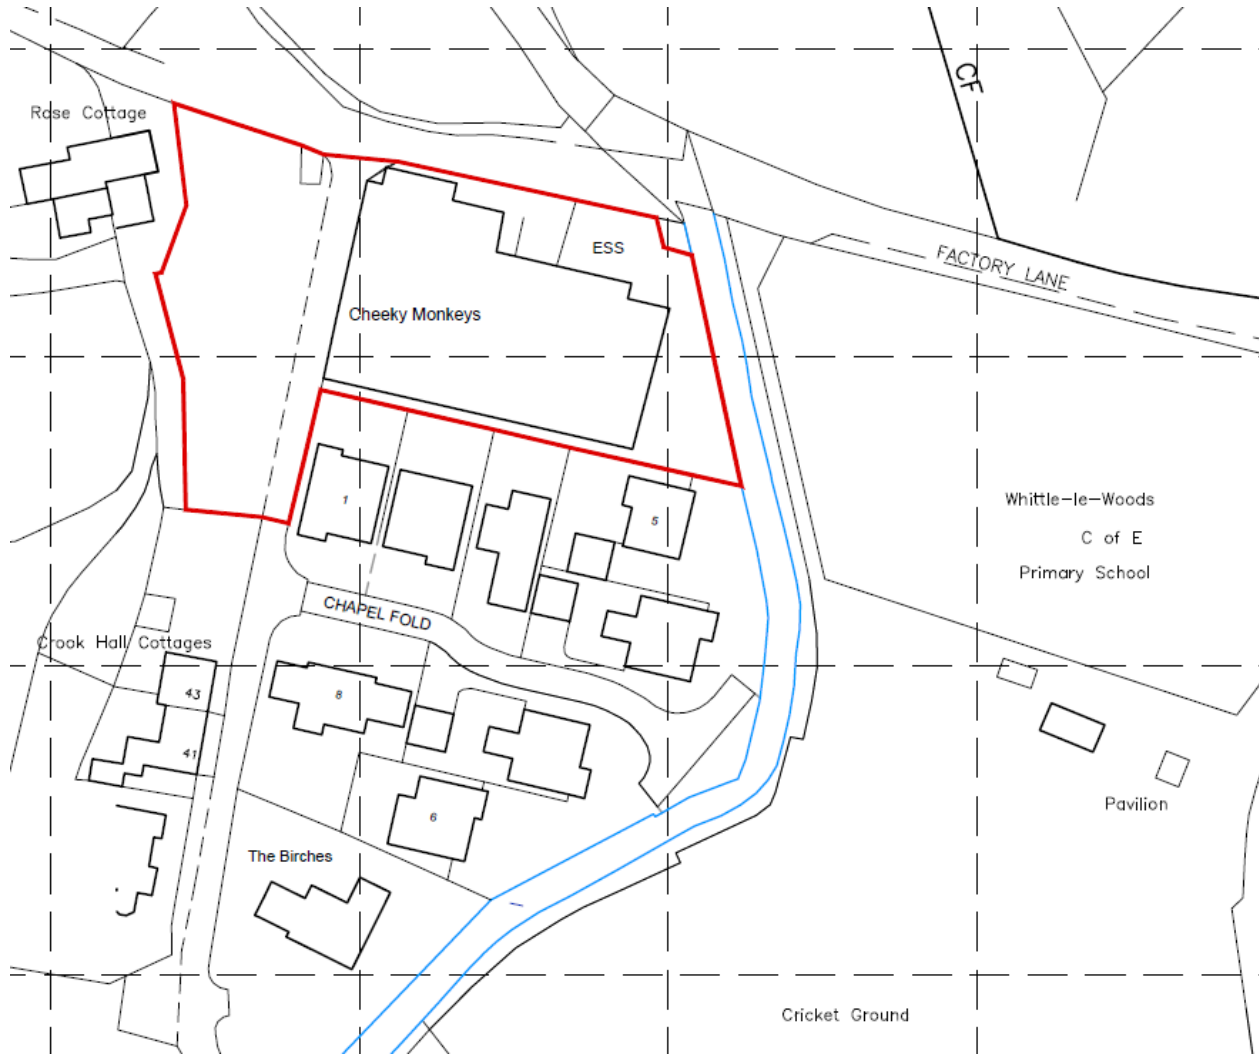

Planning
Committee Meeting

Date 6 October 2020

Item 3g

20/00483/FUL

Cheeky Monkeys, Factory Lane, Whittle-Le-Woods, Chorley

Erection of 6no. detached houses with associated infrastructure following demolition of existing buildings

Location plan

Aerial photo

Proposed site layout

Proposed street scenes

STREET SCENE A-A

STREET SCENE B-B

SIDE (R)

Site photo