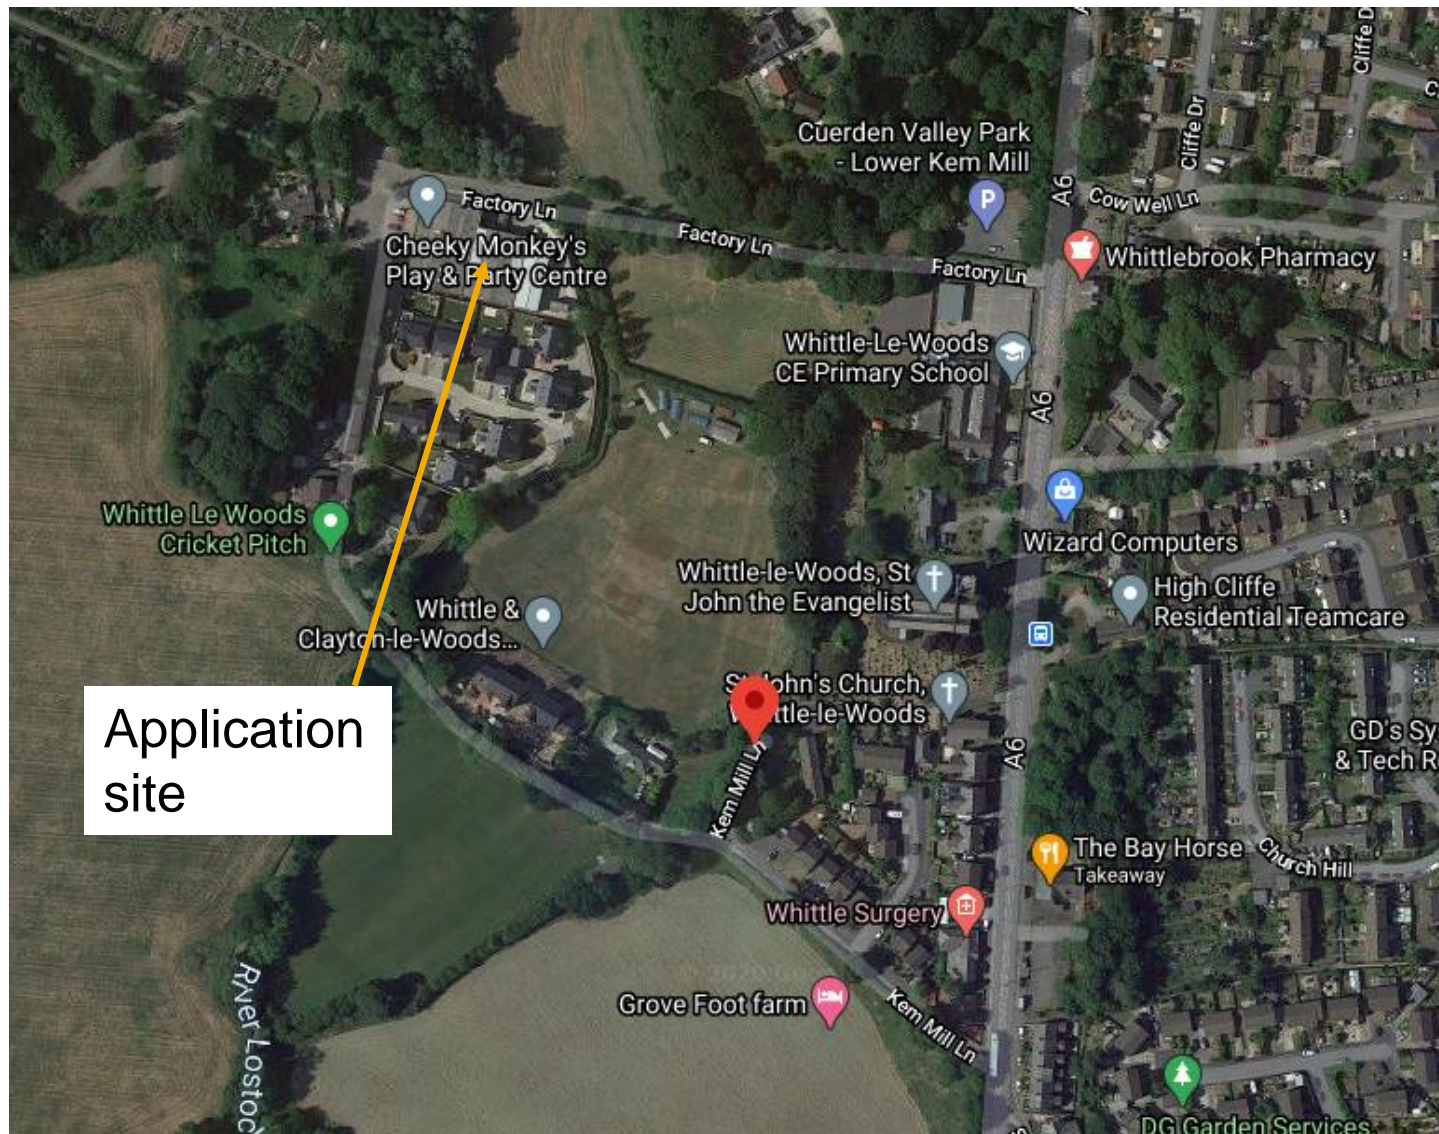

Planning
Committee Meeting

Date 6 October 2020

Item 3g

20/00483/FUL

Cheeky Monkeys, Factory Lane, Whittle-Le-Woods, Chorley

Erection of 6no. detached houses with associated infrastructure following demolition of existing buildings

Location plan

Aerial photo

Proposed site layout

Proposed street scenes

STREET SCENE A-A

STREET SCENE B-B

SIDE (R)

Site photo