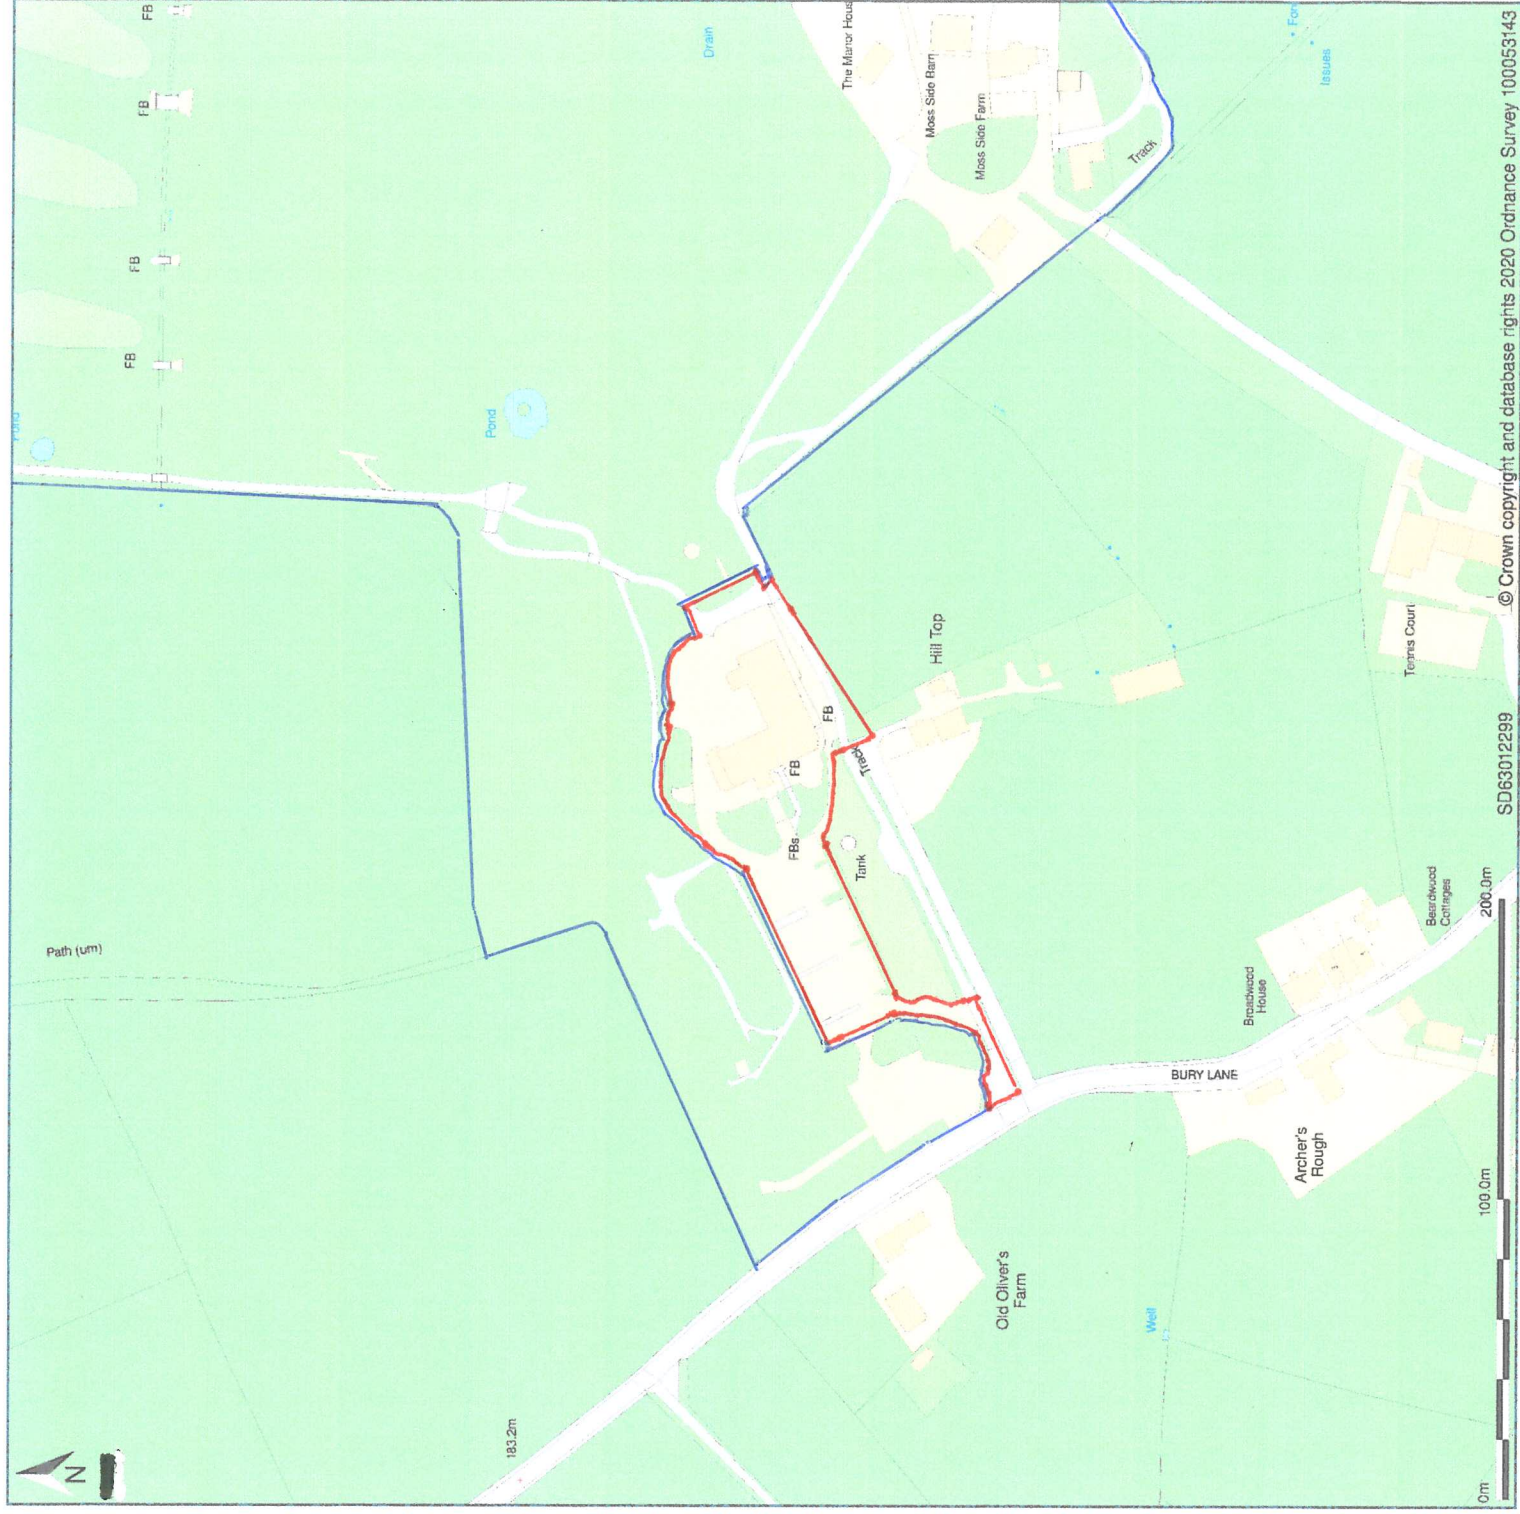

Oak Royal Golf And Country Club, Oak Royal Golf And Country Club Hotel, Bury Lane, Withnell, Lancashire, PR6 8SW

Site Plan A shows area bounded by: 362768.56, 422748.05 363266.56, 423248.05 (at a scale of 1:2500), OSGridRef: SD63012299. The representation of a road, track or path is no evidence of a right of way. The representation of features as lines is no evidence of a property boundary. Produced on 15th Sep 2020 from the Ordnance Survey National Geographic Database and incorporating surveyed revision available at this date. Reproduction in whole or part is prohibited without the prior permission of Ordnance Survey © Crown copyright, 2020. Supplied by www.buyaplan.co.uk a licensed Ordnance Survey partner (100053143). Unique plan reference: #00556611-EF6339