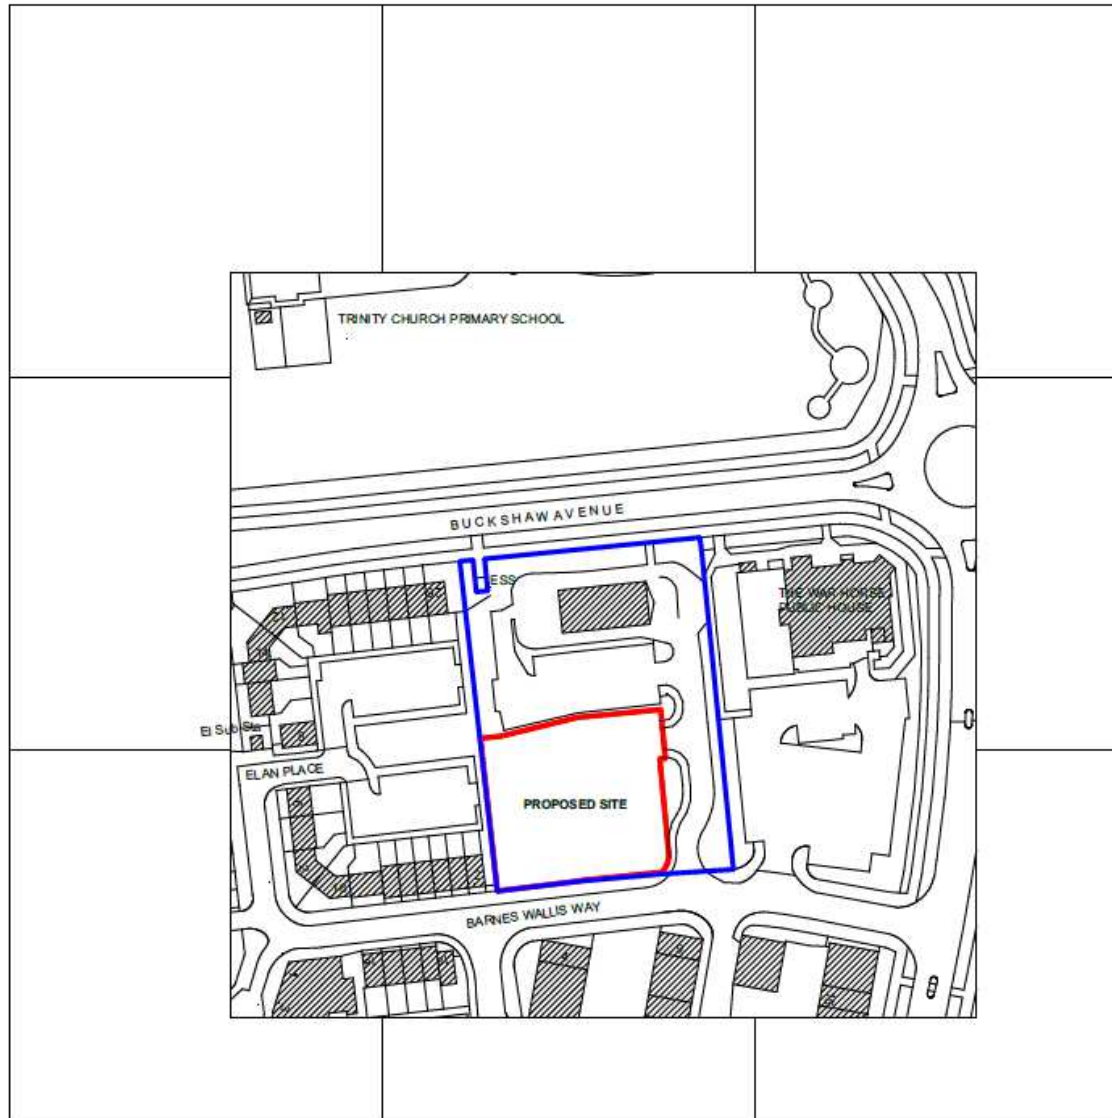

Planning Committee Meeting

27 April 2021

Item 3a

20/01065/FUL

Land At Barnes Wallis Way, Buckshaw
Village

Erection of a children's nursery with
associated landscaping and car parking

Location plan

Aerial photo

Proposed site plan

Proposed elevations

EAST ELEVATION

WEST ELEVATION

NORTH ELEVATION

SOUTH ELEVATION

Site photo

Site photo – site access

Site photo - frontage

Site photo - frontage

Site photo - Access