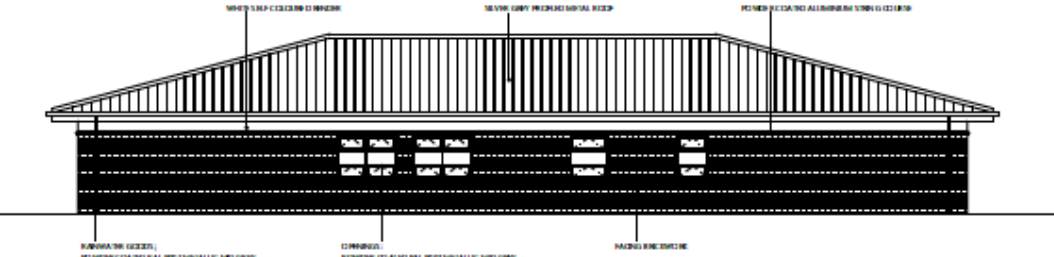

Planning Committee Meeting

27 April 2021

Item 3a

20/01065/FUL

Land At Barnes Wallis Way, Buckshaw
Village

Erection of a children's nursery with
associated landscaping and car parking

Location plan

Aerial photo

Proposed site plan

Proposed elevations

EAST ELEVATION

WEST ELEVATION

NORTH ELEVATION

SOUTH ELEVATION

Site photo

Site photo – site access