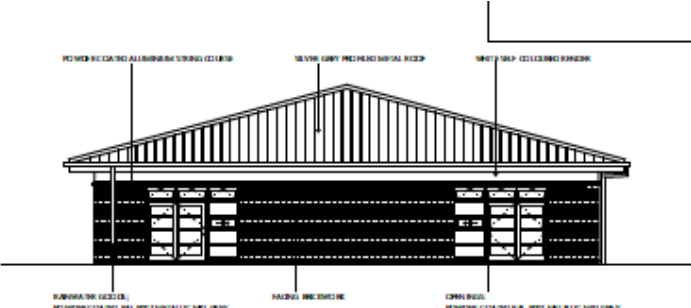

Planning Committee Meeting

27 April 2021

Item 3a

20/01065/FUL

Land At Barnes Wallis Way, Buckshaw
Village

Erection of a children's nursery with
associated landscaping and car parking

Location plan

Aerial photo

Proposed site plan

Proposed elevations

EAST ELEVATION

WEST ELEVATION

NORTH ELEVATION

SOUTH ELEVATION

Site photo

Site photo – site access

Site photo - frontage

Site photo - frontage

Site photo - Access