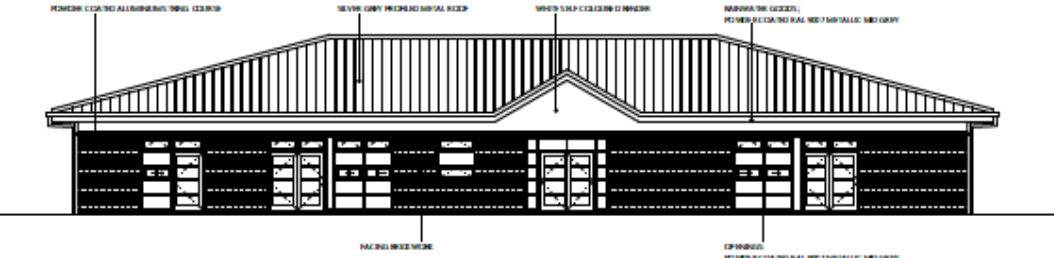

Planning Committee Meeting

27 April 2021

Item 3a

20/01065/FUL

Land At Barnes Wallis Way, Buckshaw
Village

Erection of a children's nursery with
associated landscaping and car parking

Location plan

Aerial photo

Proposed site plan

Proposed elevations

EAST ELEVATION

WEST ELEVATION

NORTH ELEVATION

SOUTH ELEVATION

Site photo

Site photo – site access