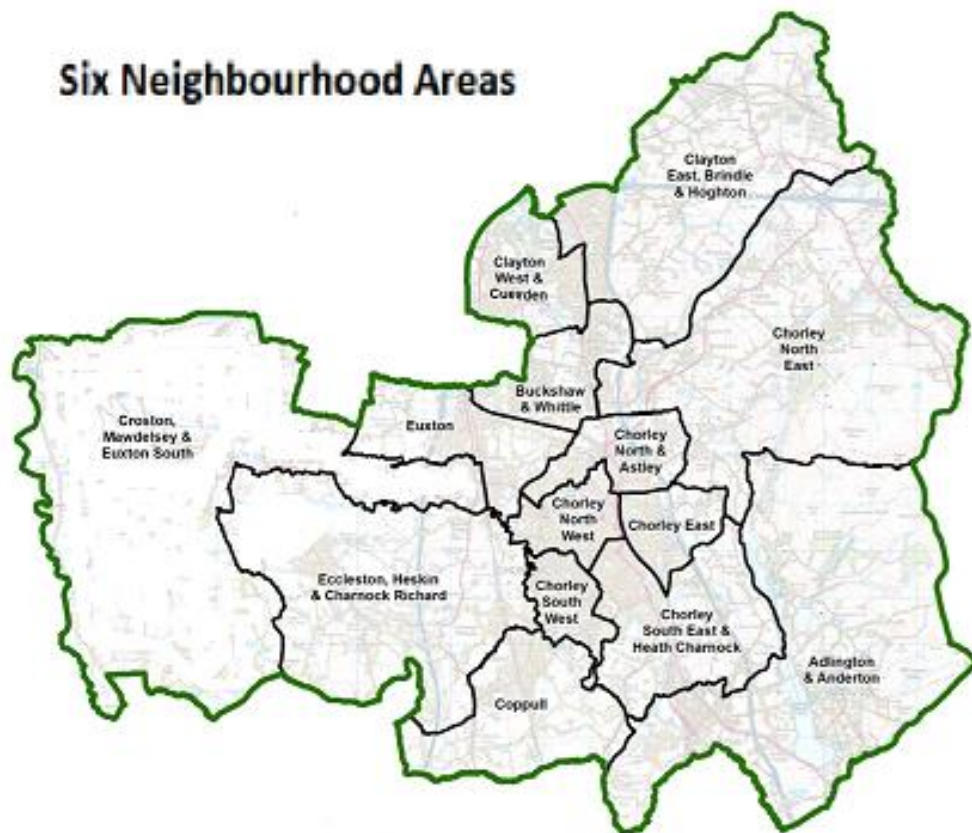

Six Neighbourhood Areas

Chorley Borough Council | New Council Ward from May 2024
Fourteen new Wards each with three councillors

Northern

Clayton West & Cuerden
 Clayton East, Brindle & Hoghton

Town East

Chorley East
 Chorley South East & Heath Charnock

Town West

Coppull
 Chorley South West
 Chorley North West

Western

Croston, Mawdesley & Euxton South
 Eccleston, Heskin & Charnock

Town North

Euxton
 Buckshaw and Whittle
 Chorley North and Astley

Eastern

Chorley North East
 Adlington and Anderton