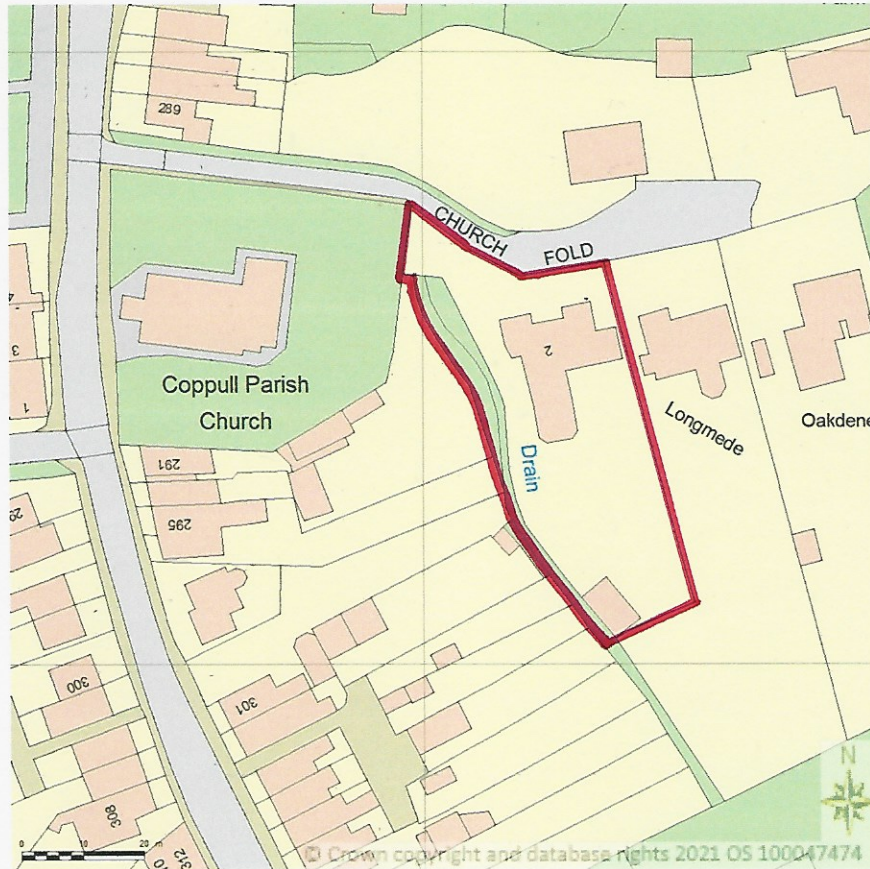

**SITE LOCATION PLAN
AREA 2 HA
SCALE 1:1250 on A4
CENTRE COORDINATES: 356803, 413537**

Supplied by Streetwise Maps Ltd
www.streetwise.net
Licence No: 100047474
29/03/2021 12:39