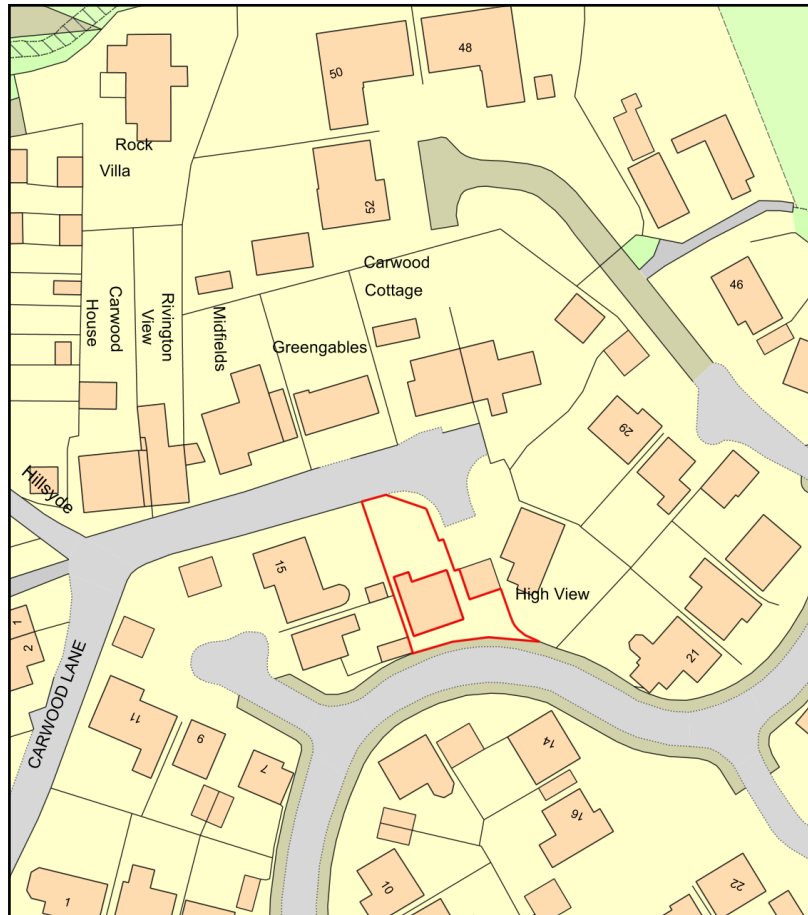

Location Plan (19 Cross Keys Drive)

Plan Produced for: Alastair Mollon
Date Produced: 02 Oct 2021
Plan Reference Number: TQRQM21275115154671
Scale: 1:1250 @ A4