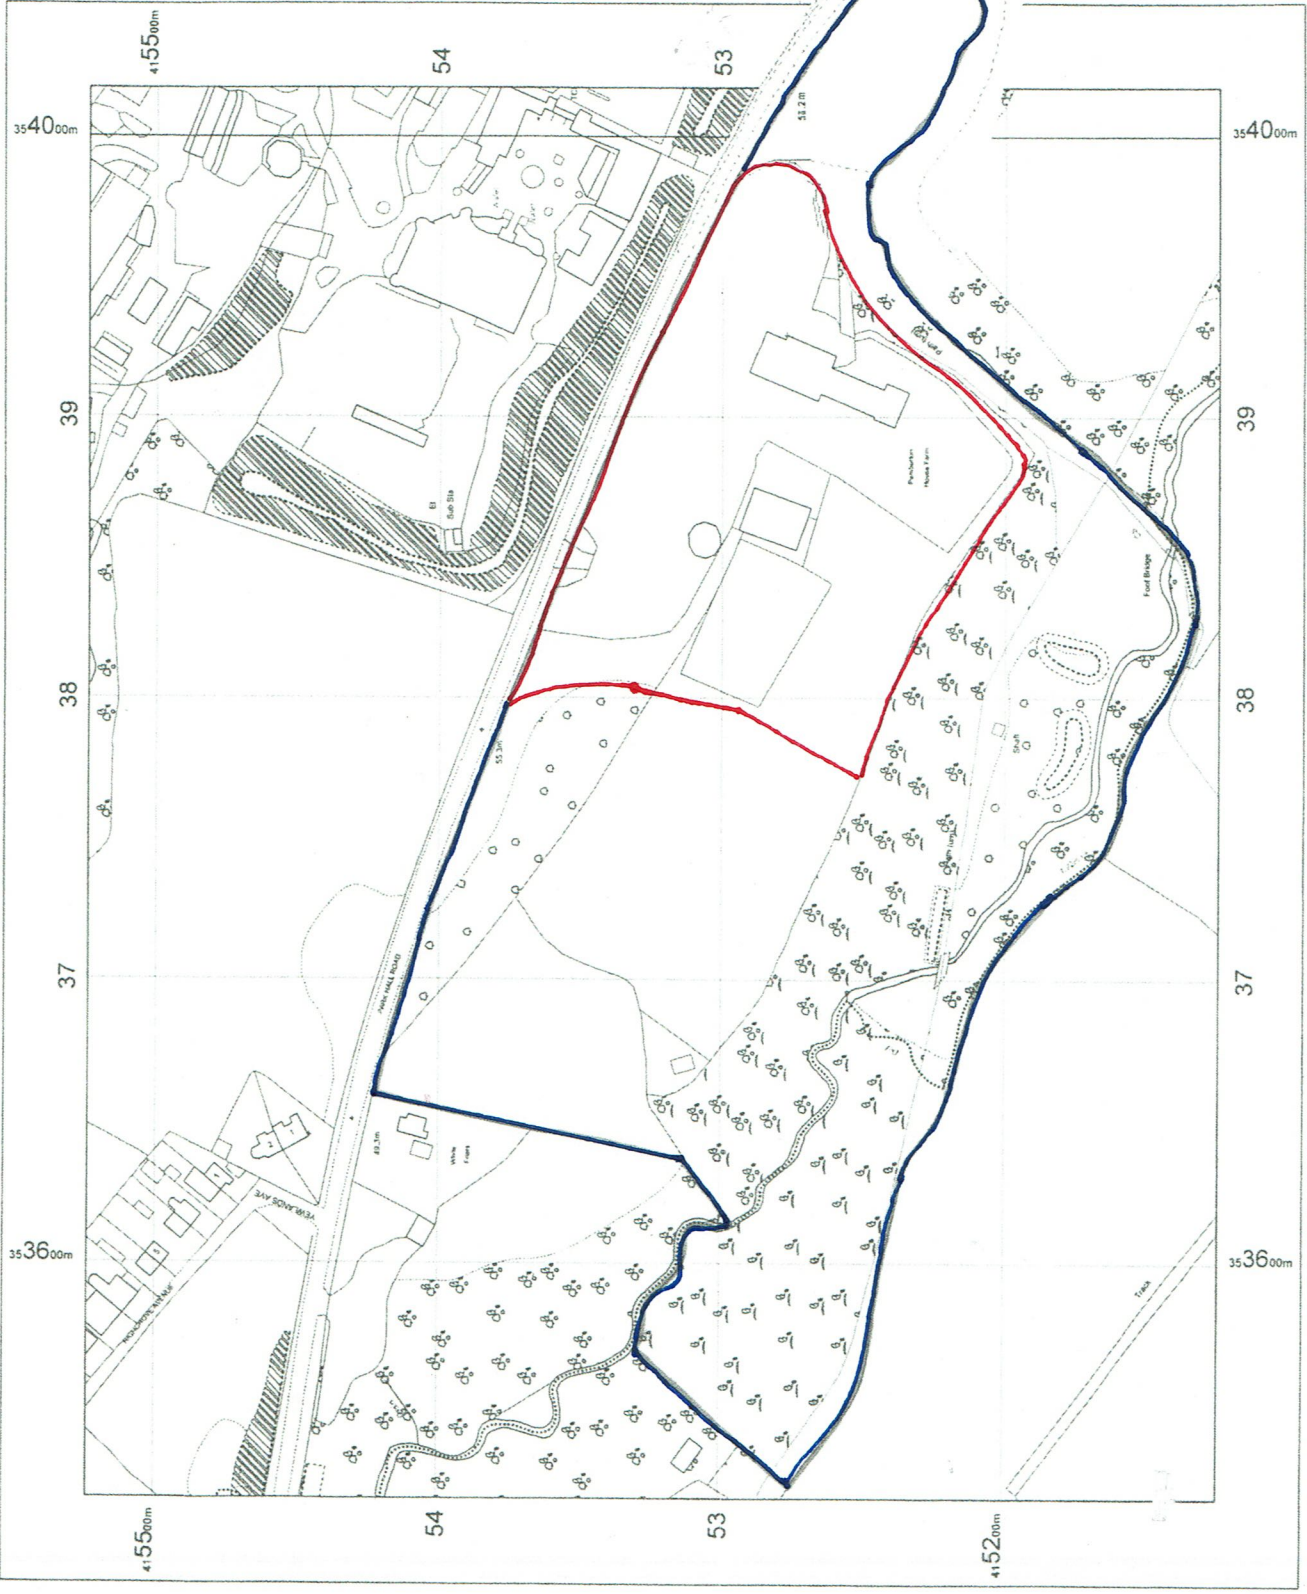

LOCATION PLAN  
 PEMBERTON  
 HOUSE FARM  
 1:2500 © A4

OS Mastermap  
 14 February 2013, ID:  
 CM-00207781  
 www.centremapslive.co.uk  
 scale print at A4, Centre:  
 53767 E, 415324 N  
 Copyright, Licence no.  
 100019980