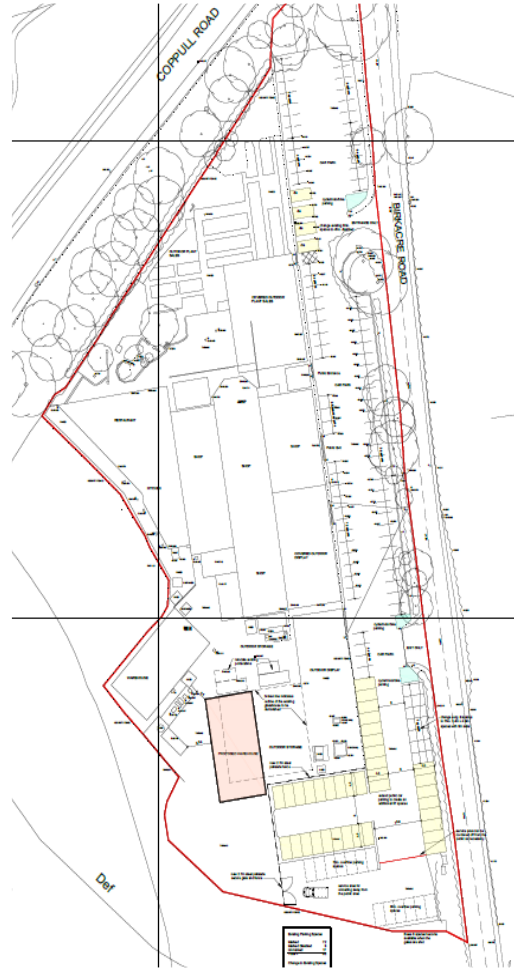

# Item 3c

21/00779/FULMAJ

Birkacre Nurseries, Birkacre Road, Chorley

1) Extension of car park 2) Erection of storage building, following the demolition of the existing glasshouse

# Location Plan

# Proposed site layout

# Proposed site layout (south)