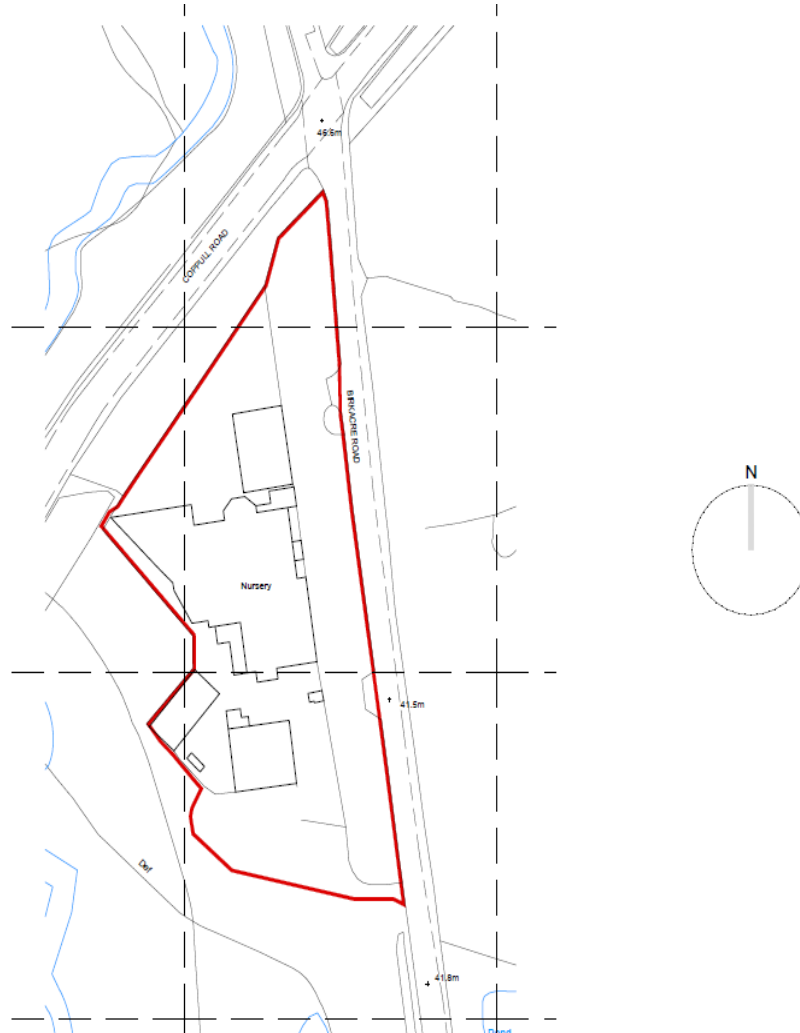

# Item 3c

21/00779/FULMAJ

Birkacre Nurseries, Birkacre Road, Chorley

1) Extension of car park 2) Erection of storage building, following the demolition of the existing glasshouse

# Location Plan

# Proposed site layout

# Proposed site layout (south)