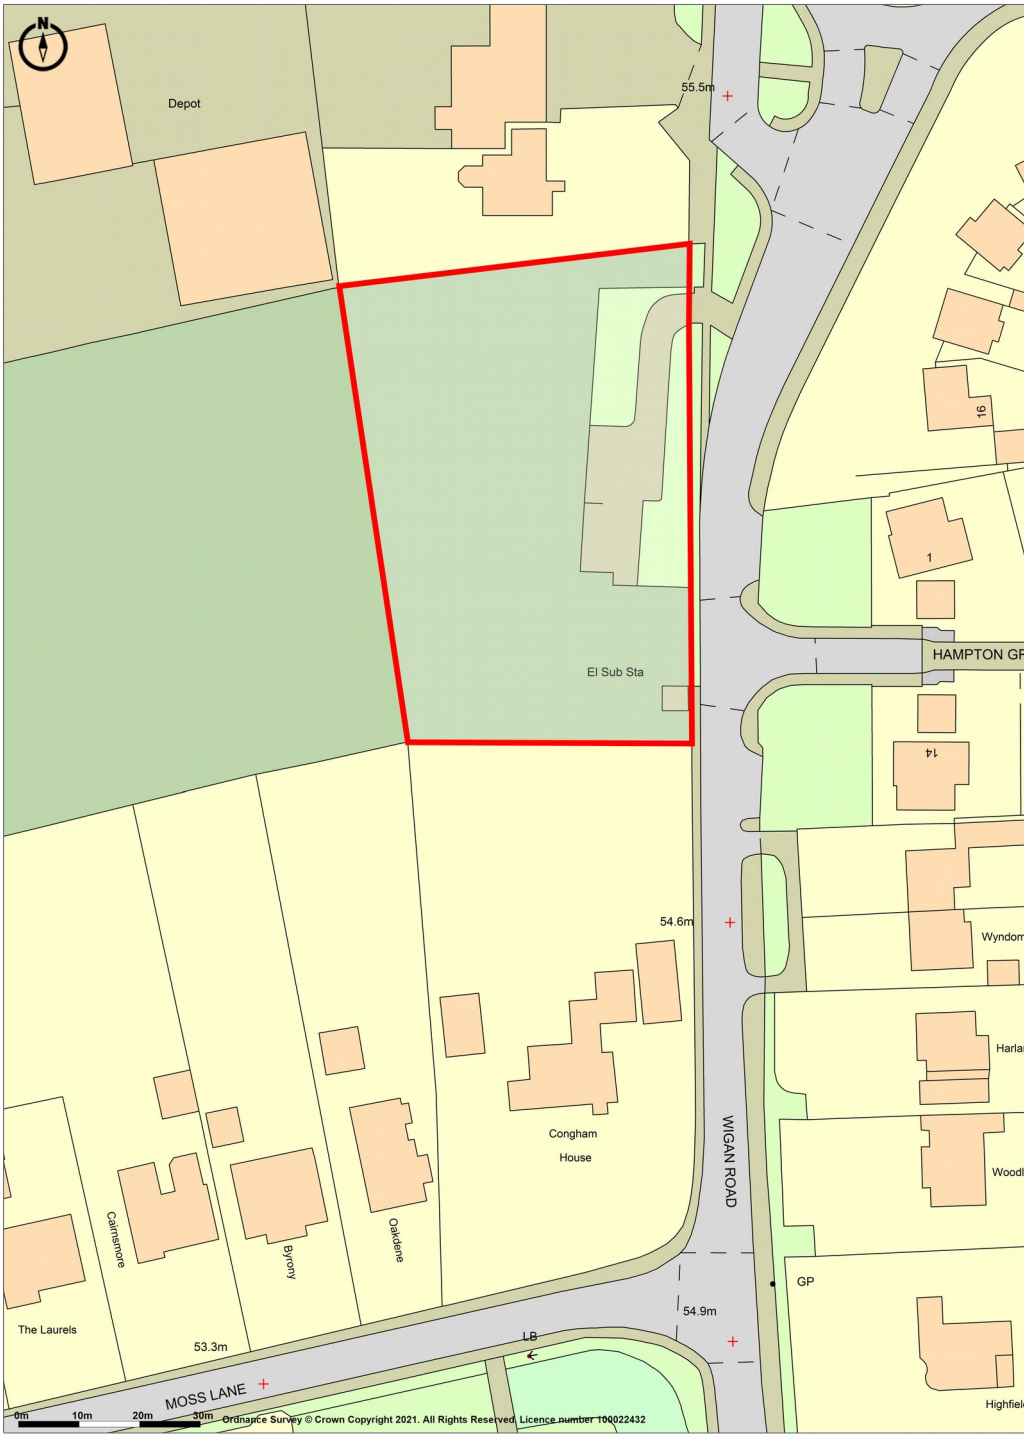

Site Location Plan
Land at Wigan Road, Clayton-le-Woods, PR25 5SB

Promap
LANDMARK INFORMATION

Ordnance Survey Crown Copyright 2021. All rights reserved.
Licence number 100022432.
Plotted Scale - 1:1250. Paper Size - A4