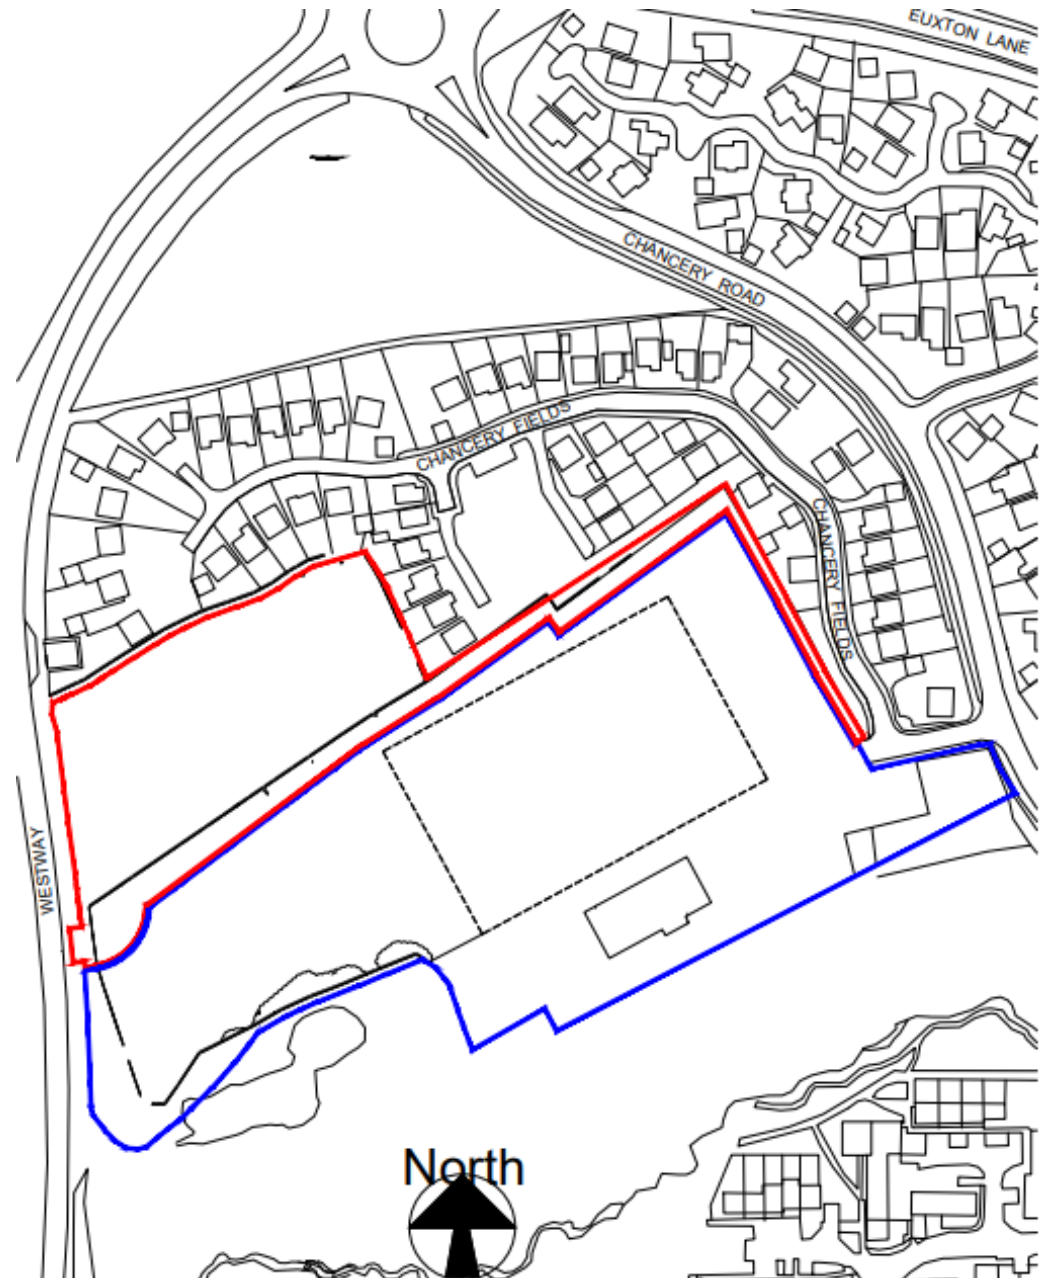

Chorley
Council

Planning
Committee Meeting

19 December 2023

Item 3a

23/00530/OUTMAJ

Chorley Rugby Union Club, Chancery Road
Astley Village, Chorley

Outline application for the erection of up to 16 no. dwellings, with all matters reserved except for access

Location plan

Aerial photo

Site Plan

Site of proposed access

Application site

Rugby Club entrance

West Way adjacent to the site

Adjacent housing at Chancery Fields