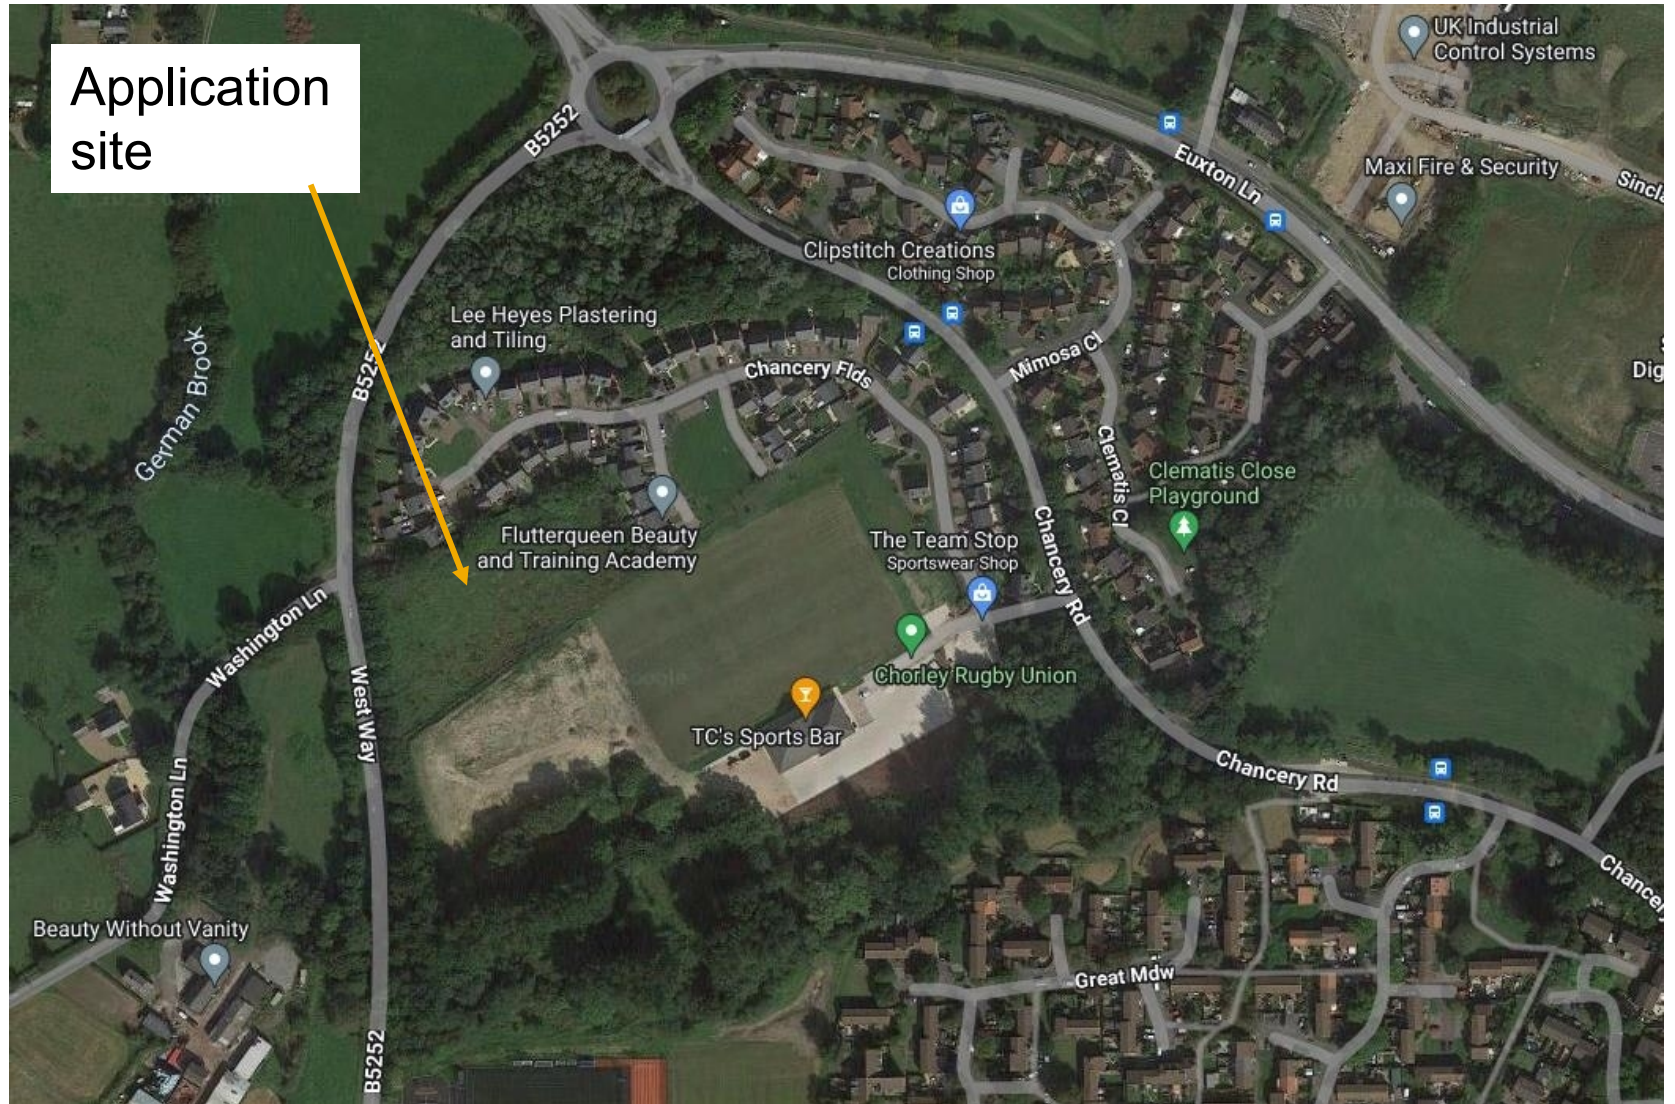

Chorley
Council

Planning
Committee Meeting

19 December 2023

Item 3a

23/00530/OUTMAJ

Chorley Rugby Union Club, Chancery Road
Astley Village, Chorley

Outline application for the erection of up to 16 no. dwellings, with all matters reserved except for access

Location plan

Aerial photo

Site Plan

Site of proposed access

Application site

Rugby Club entrance

West Way adjacent to the site

Adjacent housing at Chancery Fields