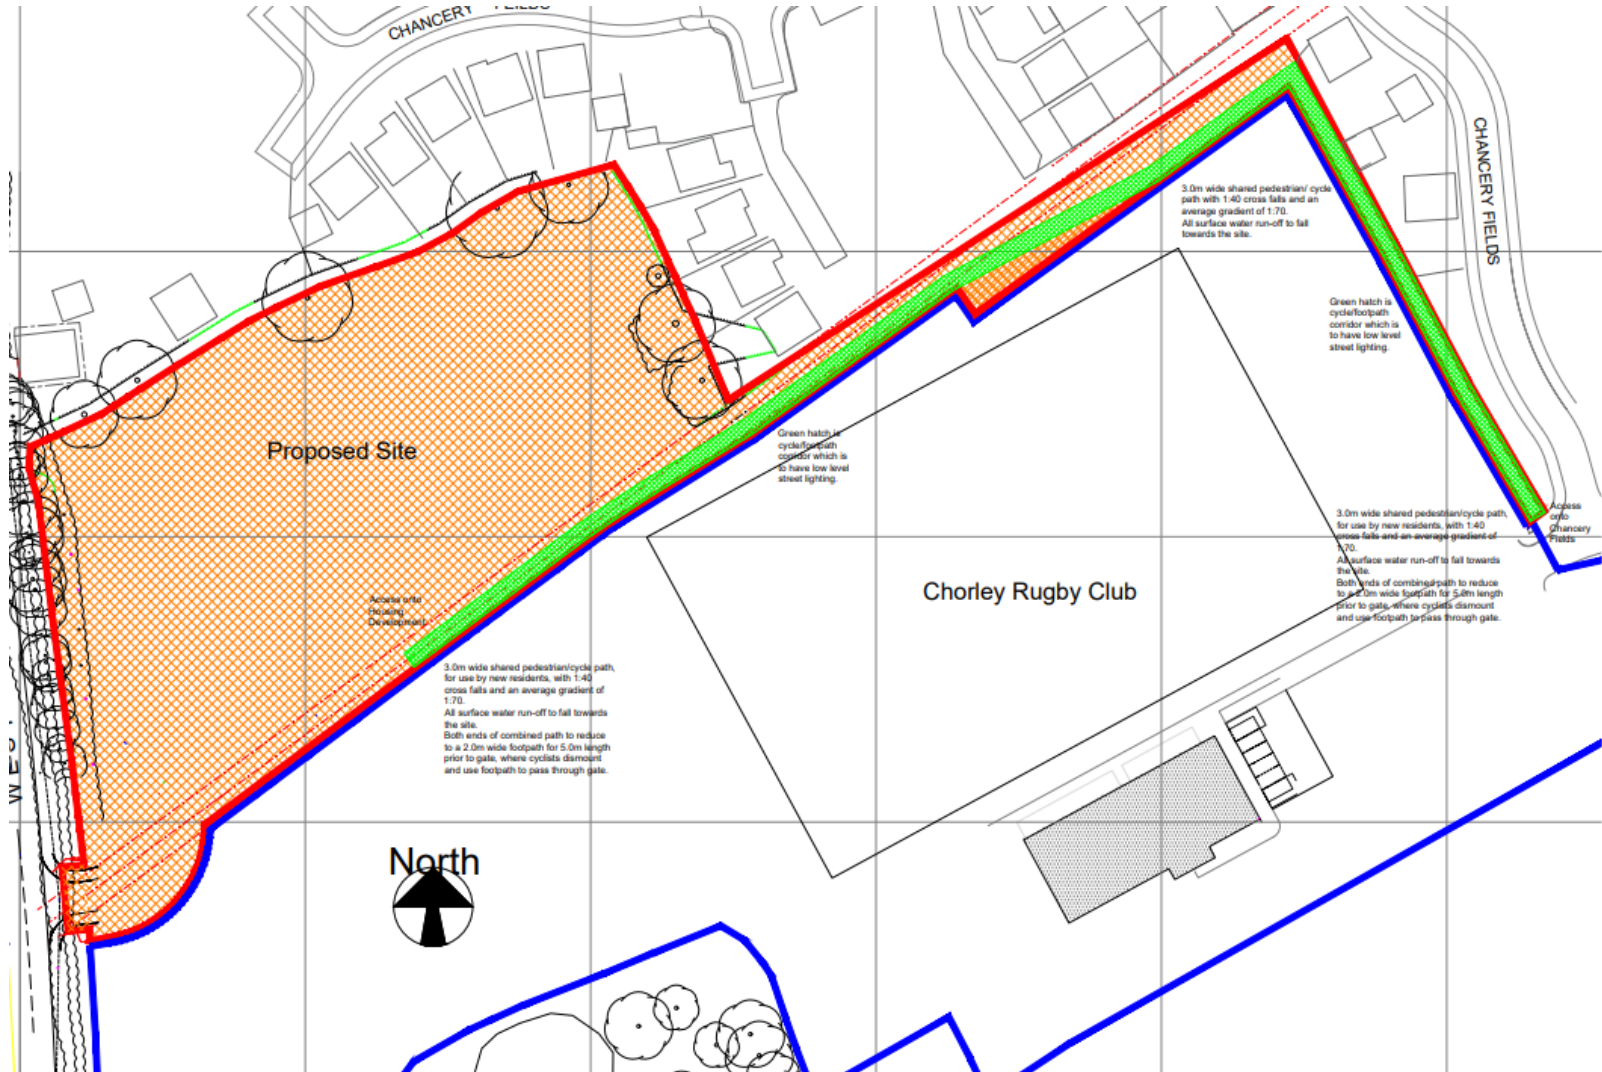

Chorley
Council

Planning
Committee Meeting

19 December 2023

Item 3a

23/00530/OUTMAJ

Chorley Rugby Union Club, Chancery Road
Astley Village, Chorley

Outline application for the erection of up to 16 no. dwellings, with all matters reserved except for access

Location plan

Aerial photo

Site Plan

Site of proposed access

Application site

Rugby Club entrance

West Way adjacent to the site

Adjacent housing at Chancery Fields