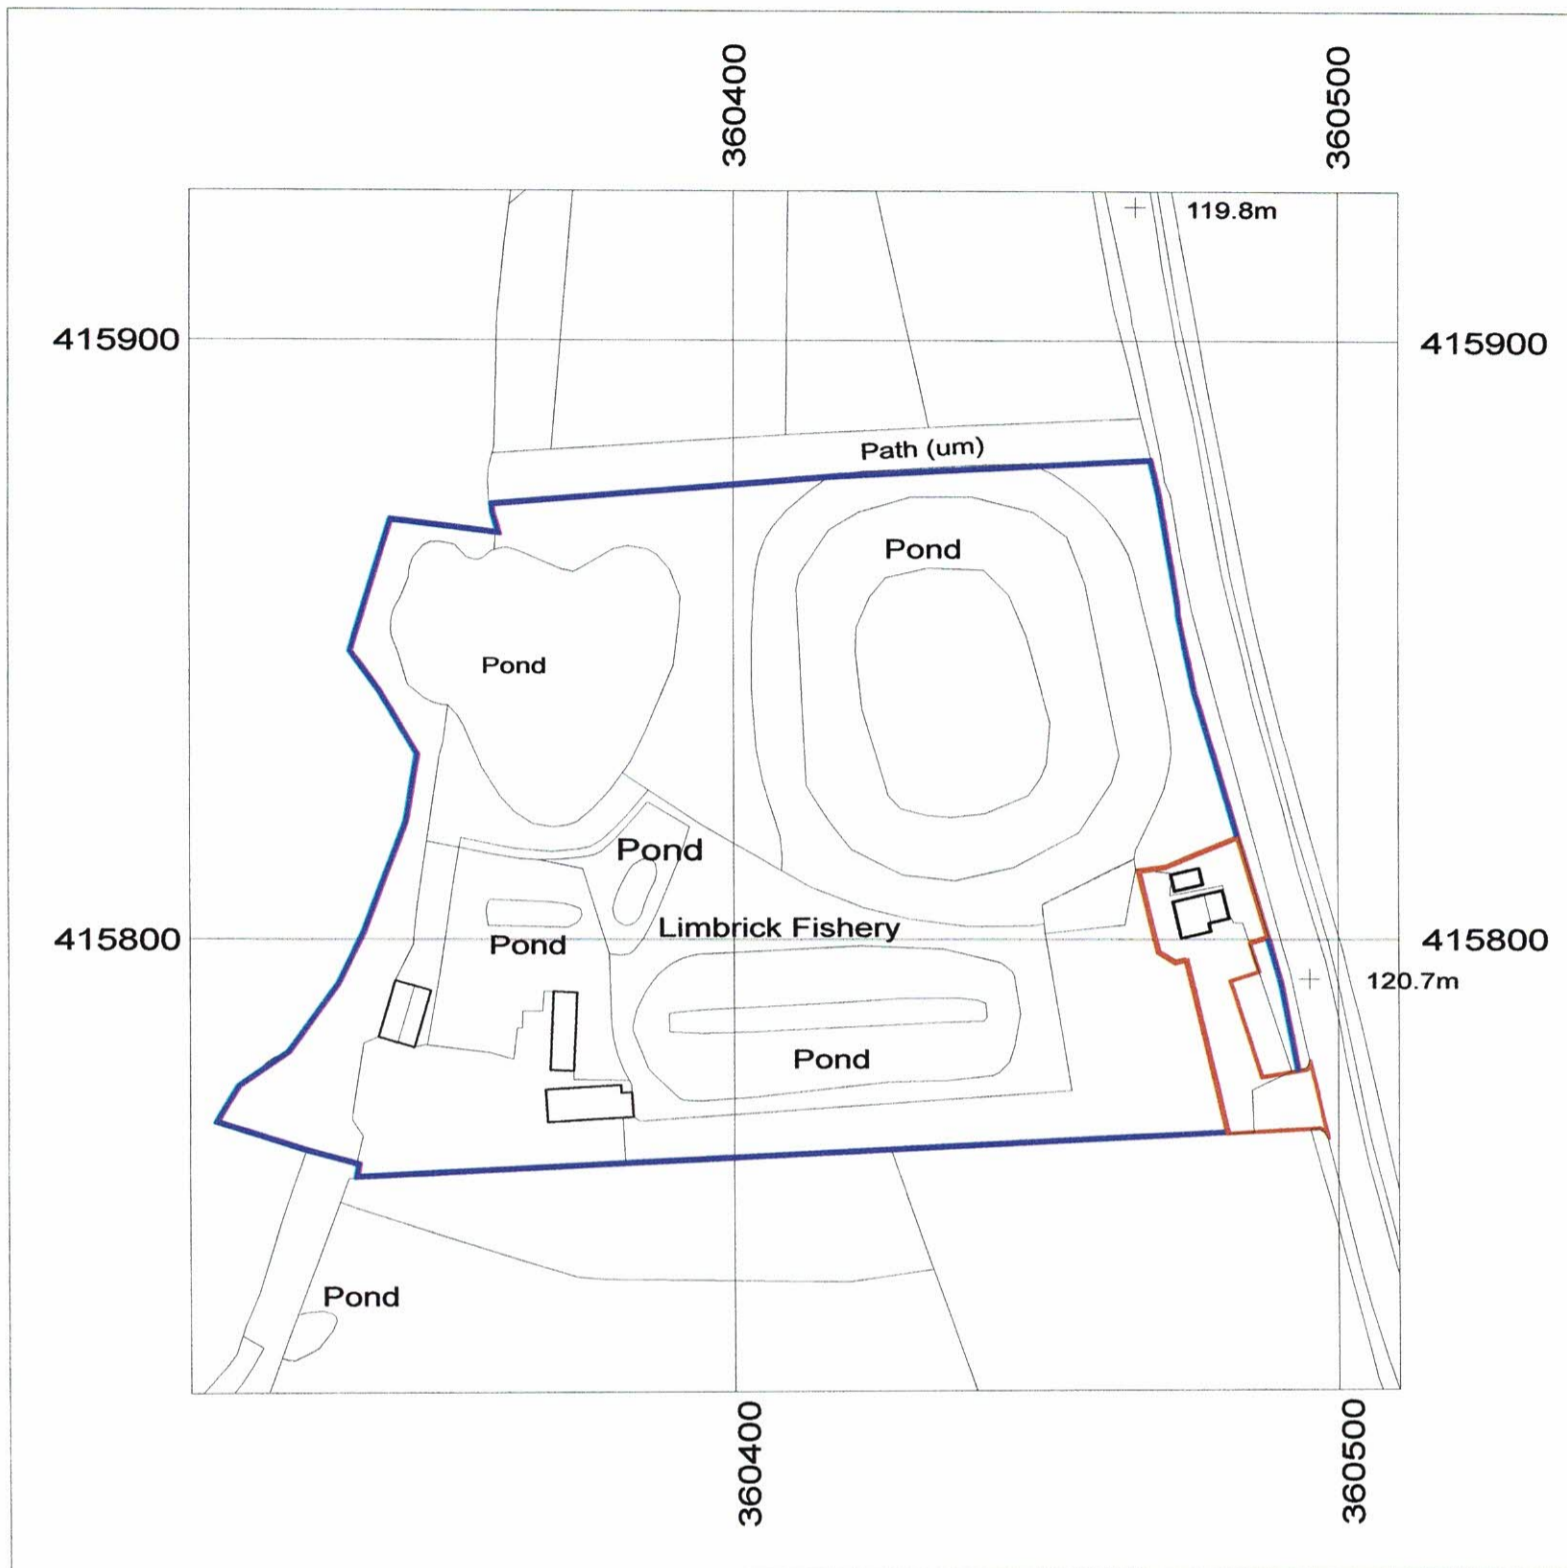

# Stanfords Planning Map Data

SCALE 1:1250

Production Date: 31 October 2023

Top Left: 360310 415925 Bottom Right: 360510 415725

© Crown copyright and database rights 2023 Ordnance Survey OS100035409.

Reproduction in whole or in part is prohibited without the permission of Ordnance Survey