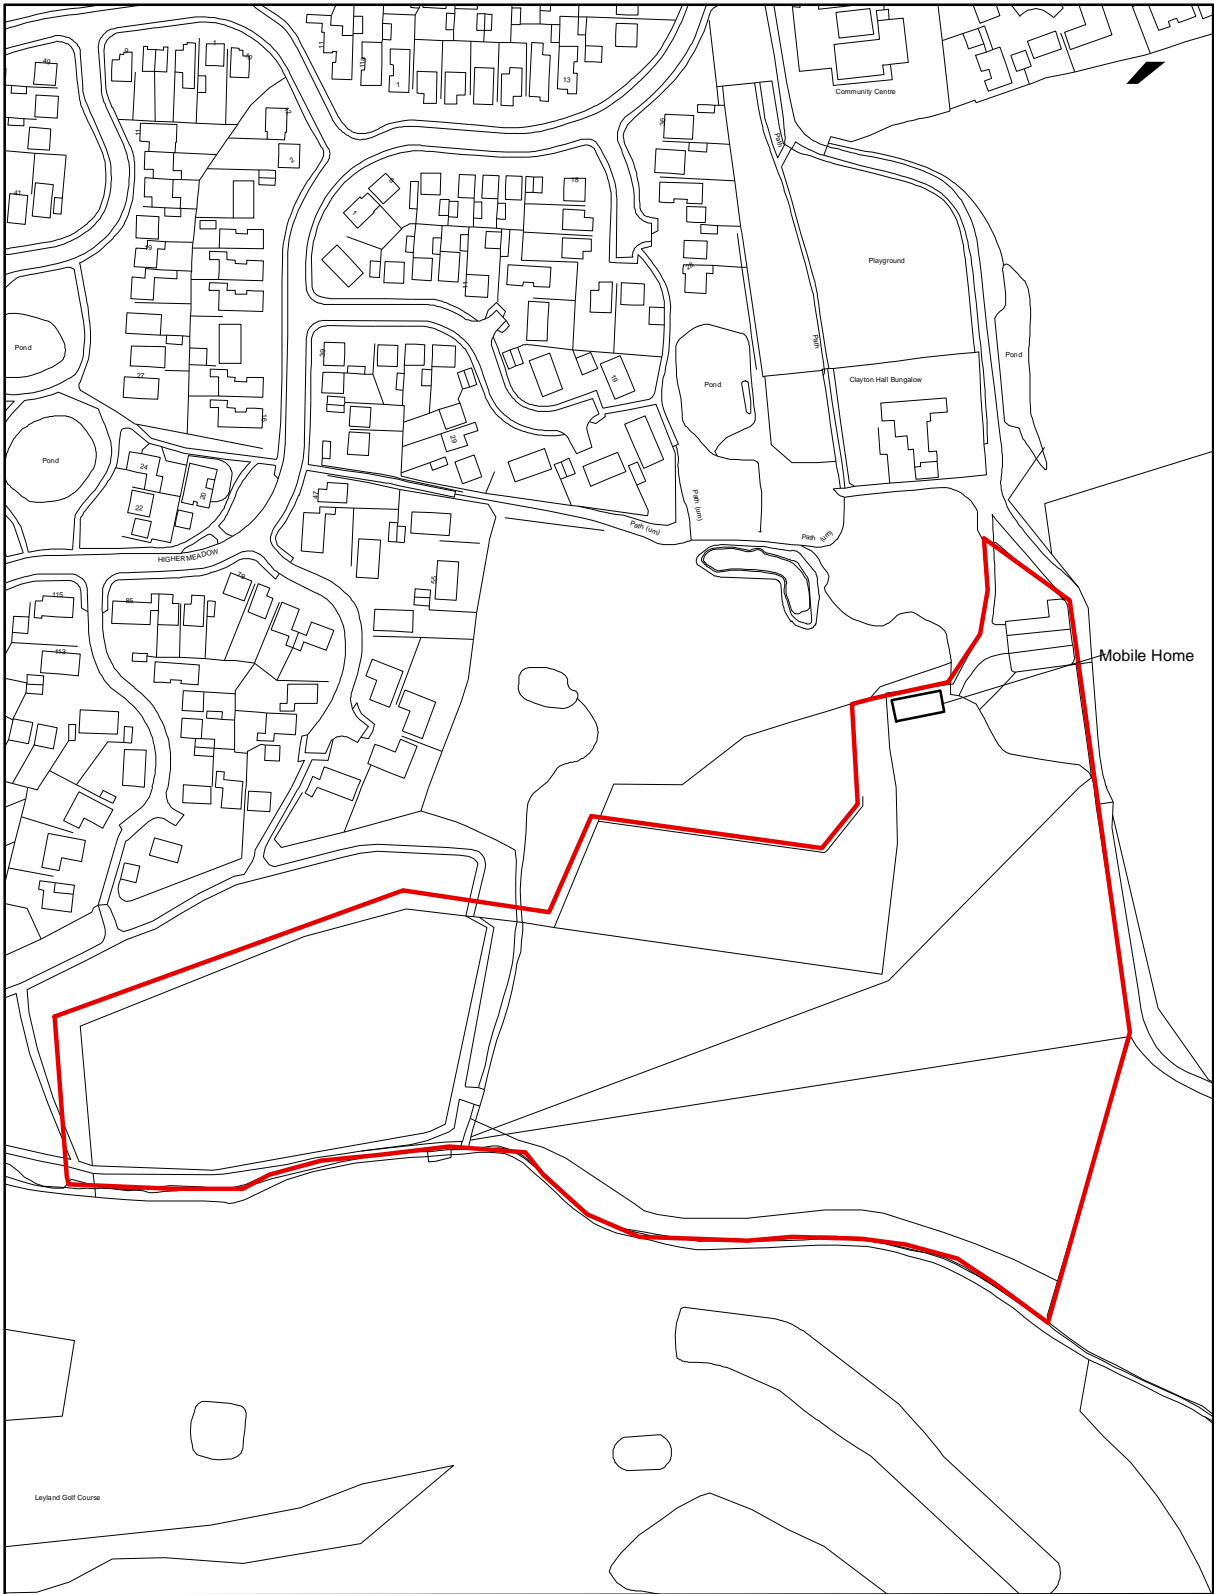

# SA/1

Jane E Meek BSc(Hons) DipTP MRTPI  
Head of Development and Regeneration  
Chorley Borough Council

Reproduced from the Ordnance Survey mapping with the permission of the Controller of Her Majesty's Stationery Office. Crown Copyright. Unauthorised reproduction infringes Crown Copyright and may lead to prosecution or civil proceedings. Chorley B.C. 100018509

Enforcement Item:  
Clayton Hall Stables  
Spring Meadow  
Clayton Le Woods

**SCALE**  
1:2,500