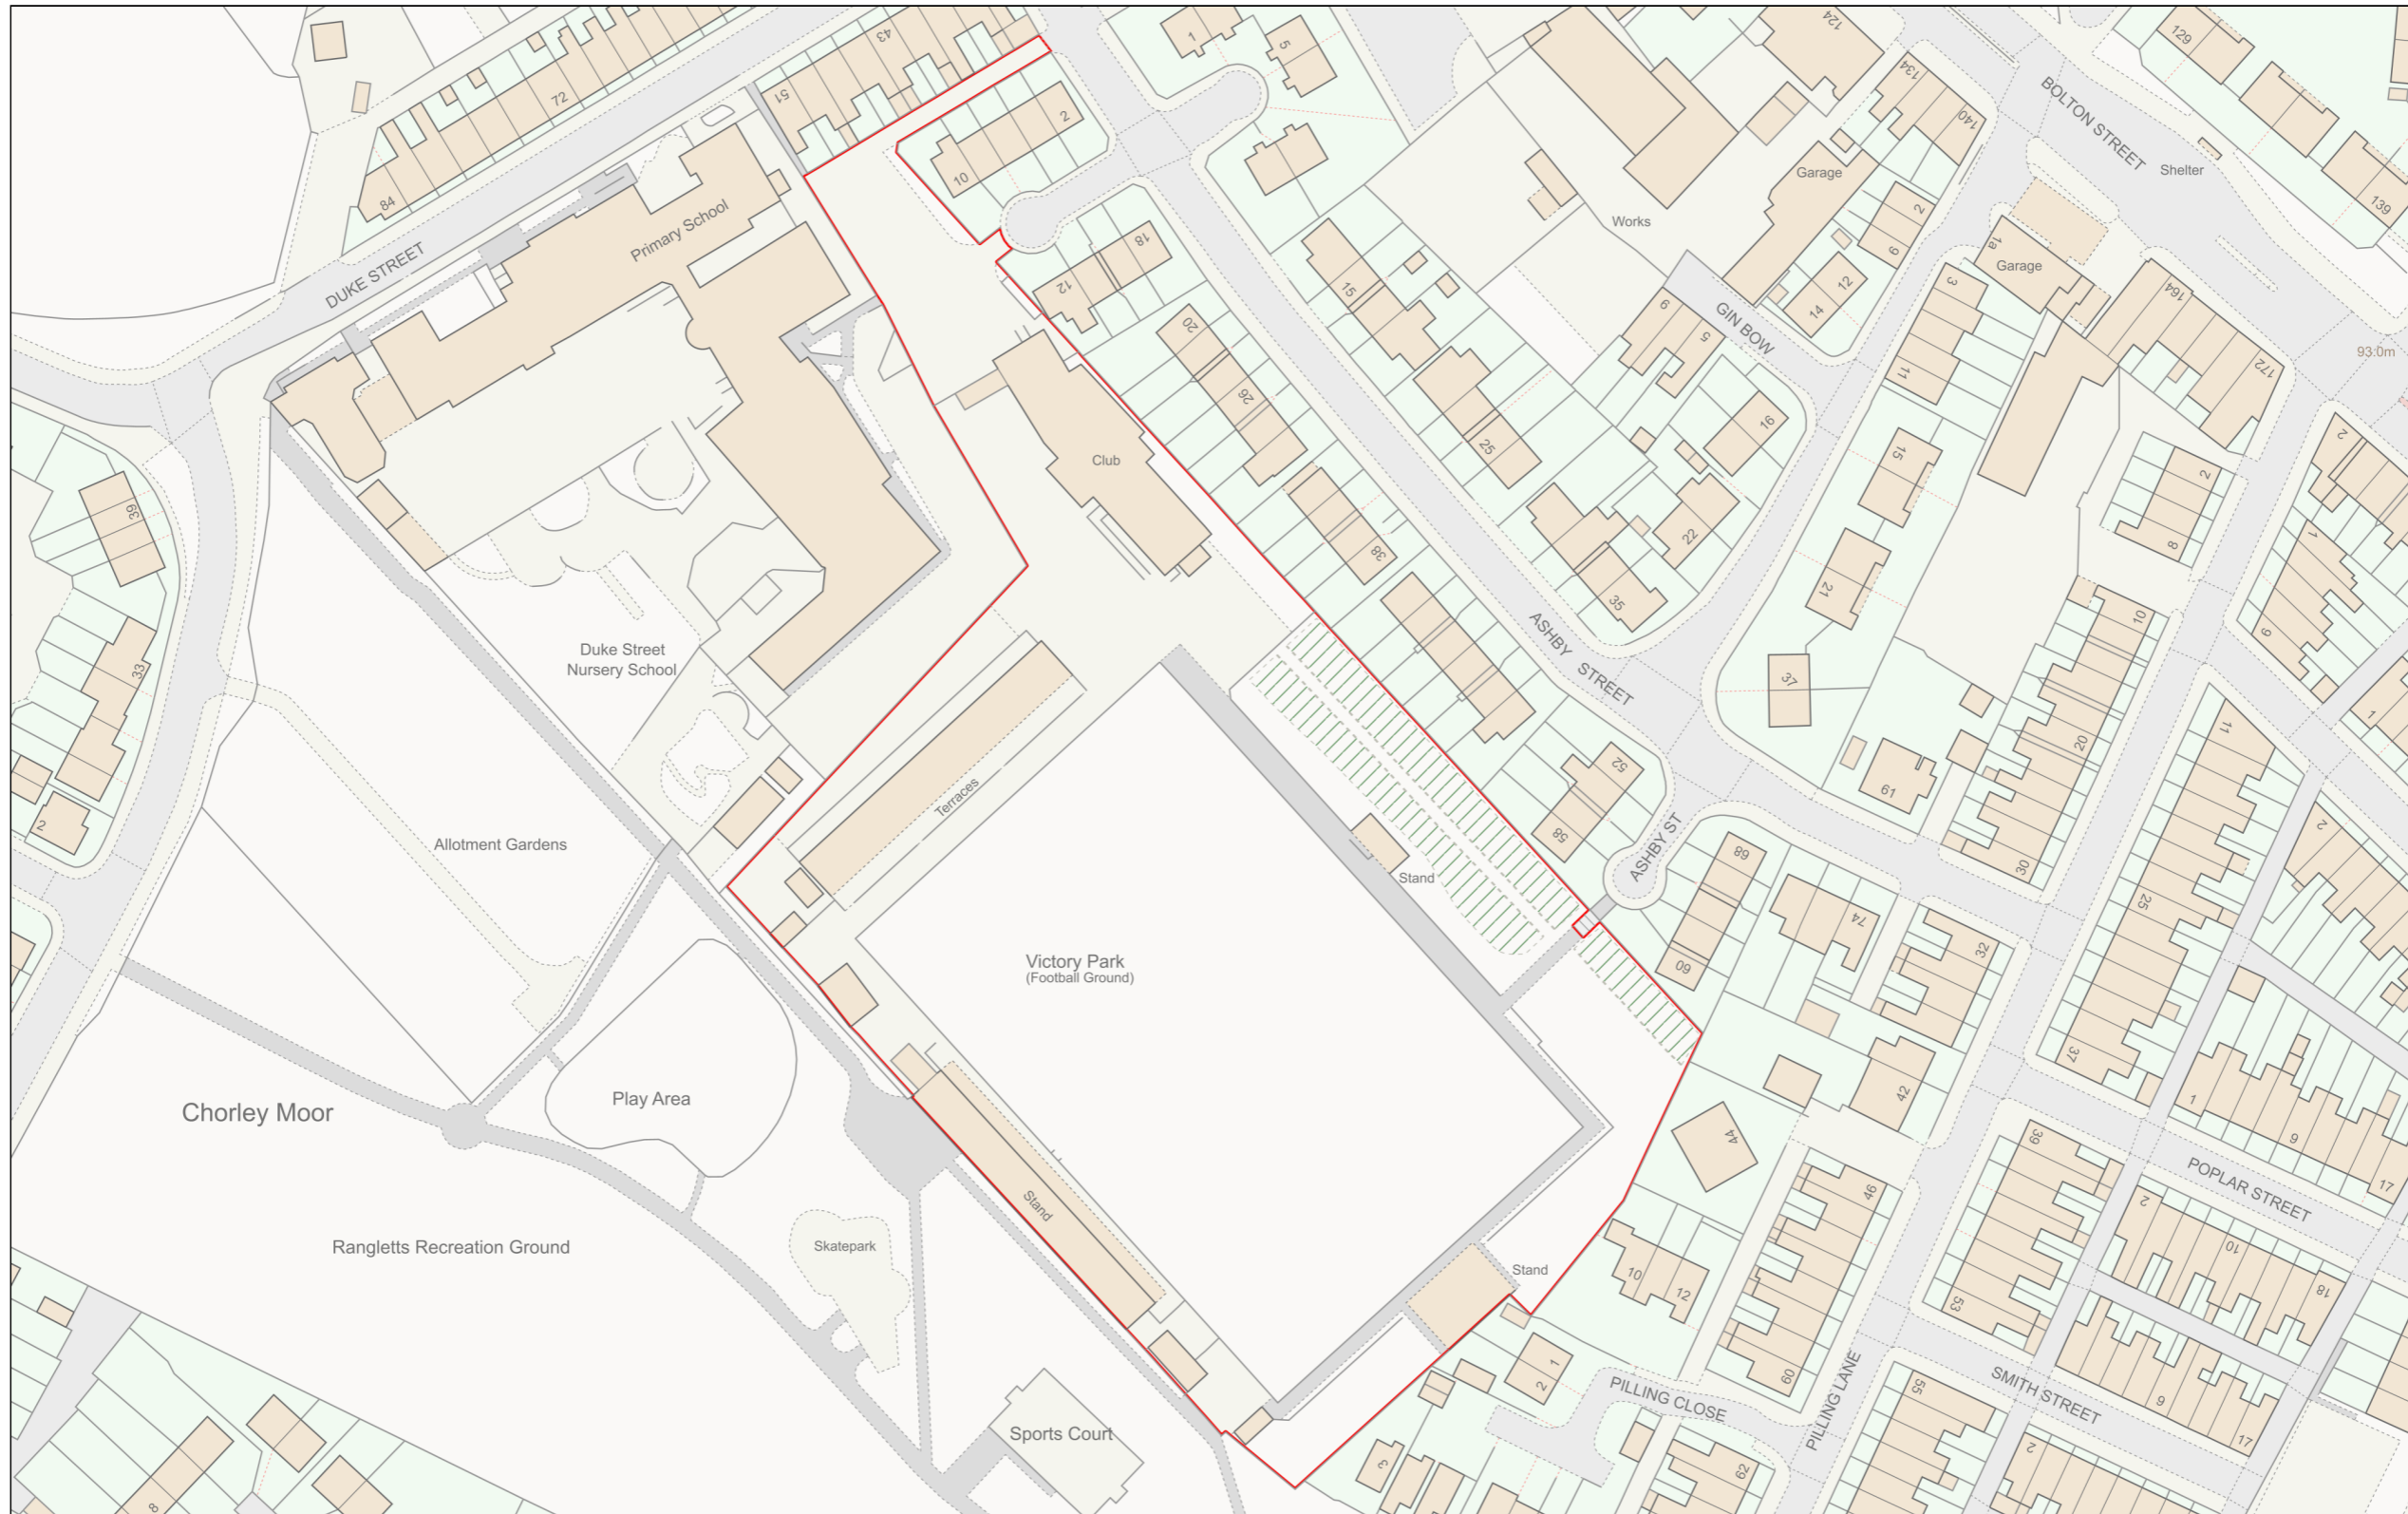

# Location Plan

Site Address: Chorley Fc, Victory Park, Duke Street, Chorley, PR7 3DU

Date Produced: 12-Oct-2023

Scale: 1:1250 @A3

Planning Portal Reference: PP-12360429v1