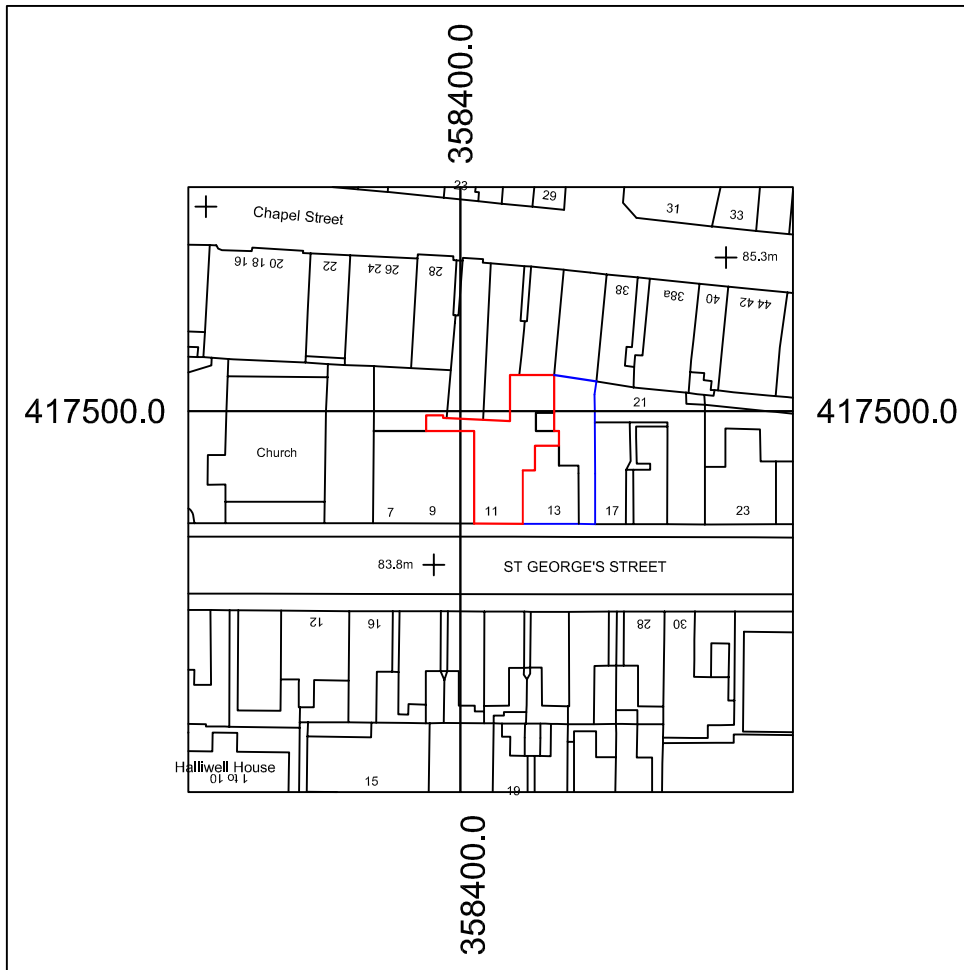

Stanfords Planning Map Data

1:1250

Metres

Production Date: 26 June 2024

Top Left: 358355 417537 Bottom Right: 358455 417437

© Crown copyright and database rights 2024 Ordnance Survey OS100035409.

Reproduction in whole or in part is prohibited without the permission of Ordnance Survey