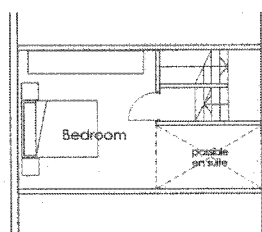

First floor plan Scale 1/100

Mezzanine plan (apt.5) Scale 1/100

Jane E Meek BSc(Hons) DipTP MRTPI  
 Head of Development and Regeneration  
 Chorley Borough Council

Reproduced from the Ordnance Survey mapping with the permission  
 of the Controller of Her Majesty's Stationery Office. Crown Copyright.  
 Unauthorised reproduction infringes Crown Copyright and  
 may lead to prosecution or civil proceedings.  
 Chorley B.C. 100018509