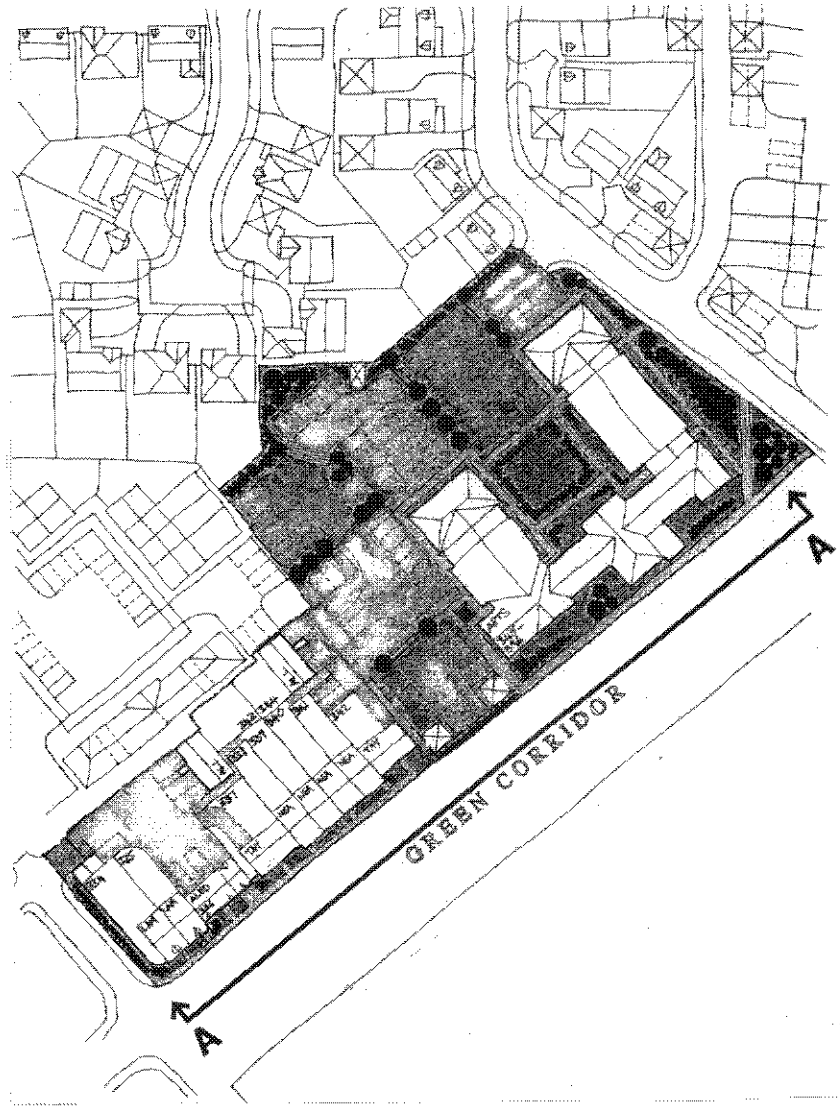

Street scene A-A\_View from Green Corridor\_not to scale

Jane E Meek BSc(Hons) DipTP MRTPI  
 Director of Development and Regeneration  
 Chorley Borough Council

Reproduced from the Ordnance Survey mapping with the permission of the Controller of Her Majesty's Stationery Office. Crown Copyright. Unauthorised reproduction infringes Crown Copyright and may lead to prosecution or civil proceedings. Chorley S.C. 100018509

Application Number:  
 06/00678/REMMAJ

Grid Ref:  
 E: 356794  
 N: 420749

Scale:

Agenda Item No.