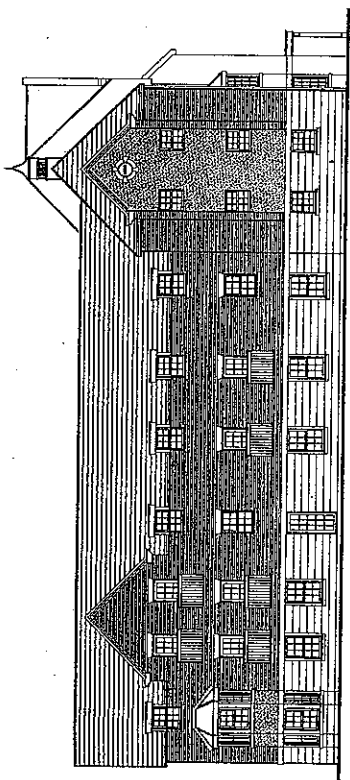

View 3 Scale 1:200

View 2 Scale 1:200

View 5 Scale 1:200

ASSEMBLY BLOCK 1

Jane E Meek BSc(Hons) DipTP MRTPI
 Director of Development and Regeneration
 Chorley Borough Council

Reproduced from the Ordnance Survey mapping with the permission of the Controller of Her Majesty's Stationery Office. Crown Copyright. Unauthorised reproduction infringes Crown Copyright and may lead to prosecution or civil proceedings. Chorley B.C. 100018509 (2006)

Application Number:
 07/00248/REMAJ

Grid Ref:
 E: 356718
 N: 420814

Scale:
 1:1

Agenda Item No.
 A. 2