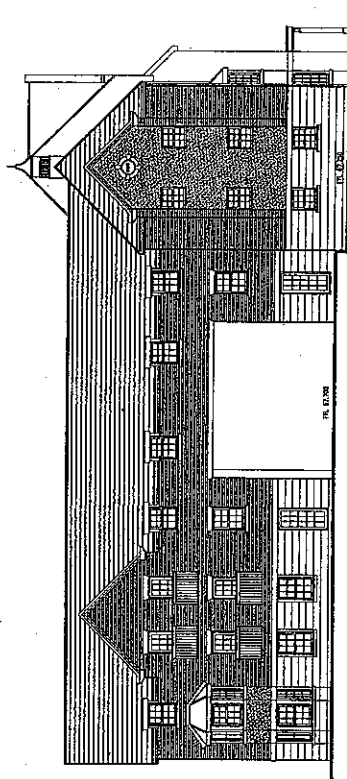

View 3 Scale 1:200

View 2 Scale 1:200

View 5 Scale 1:200

ASSEMBLY BLOCK 2

Notes

Jane E Meek BSc(Hons) DipTP MRTPI  
 Director of Development and Regeneration  
 Chorley Borough Council

Reproduced from the Ordnance Survey mapping with the permission of the Controller of Her Majesty's Stationery Office, Crown Copyright. Unauthorised reproduction infringes Crown Copyright and may lead to prosecution or civil proceedings. Chorley B.C. 100018509 (2006)

Application Number:  
 07/00248/REMMAJ

Grid Ref:  
 E: 356718  
 N: 420814

Scale:  
 1:1

Agenda Item No.  
 A. 2