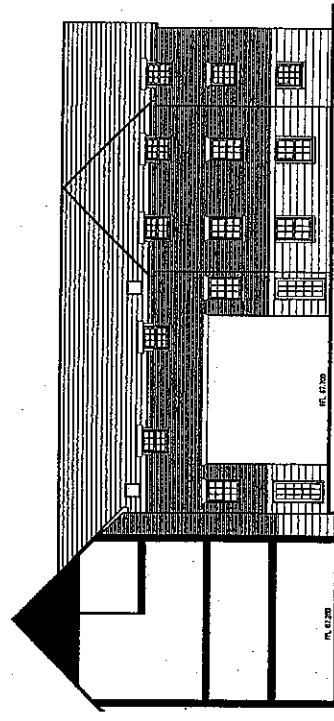

View 3 Scale 1:200

View 2 Scale 1:200

View 5 Scale 1:200

ASSEMBLY BLOCK 2

Notes

Jane E Meek BSc(Hons) DipTP MRTPI  
 Director of Development and Regeneration  
 Chorley Borough Council

Reproduced from the Ordnance Survey mapping with the permission of the Controller of Her Majesty's Stationery Office, Crown Copyright. Unauthorised reproduction infringes Crown Copyright and may lead to prosecution or civil proceedings. Chorley B.C. 100018509 (2006)

Application Number:  
 07/00248/REMMAJ

Grid Ref:  
 E: 356718  
 N: 420814

Scale:  
 1:1

Agenda Item No.  
 A. 2