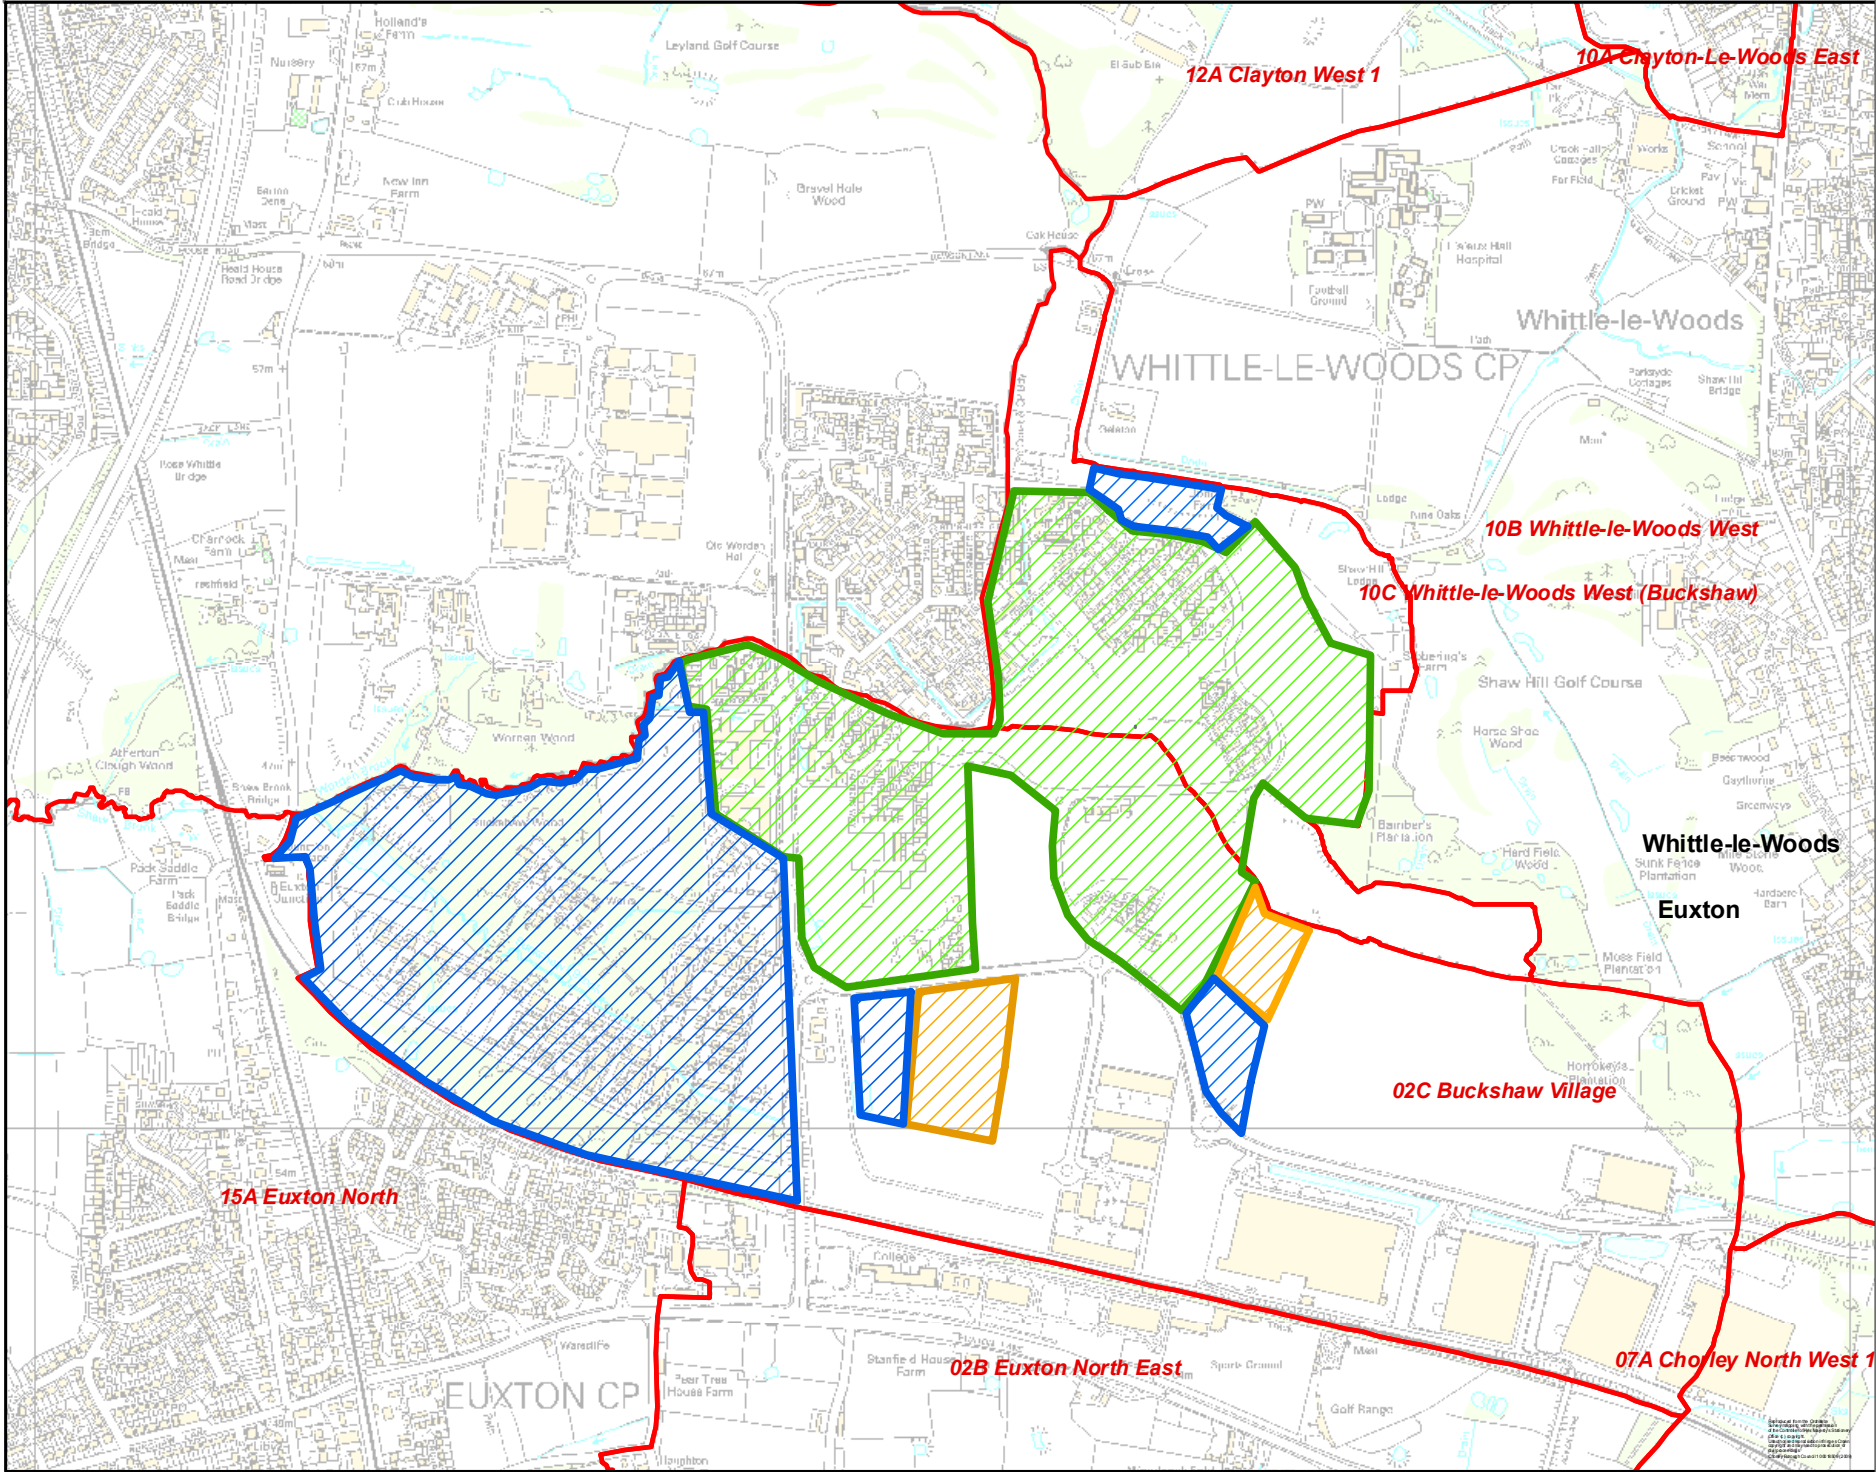

Buckshaw Village - development map (25/01/2011)

Development

- Occupied/
under construction -
1180 Dwellings

- Soon to be
under construction -
626 Dwellings

- Proposed
225 Dwellings

- Future
1007 Dwellings

- Parishes

- Polling Districts

Chorley
Council

1:12,500