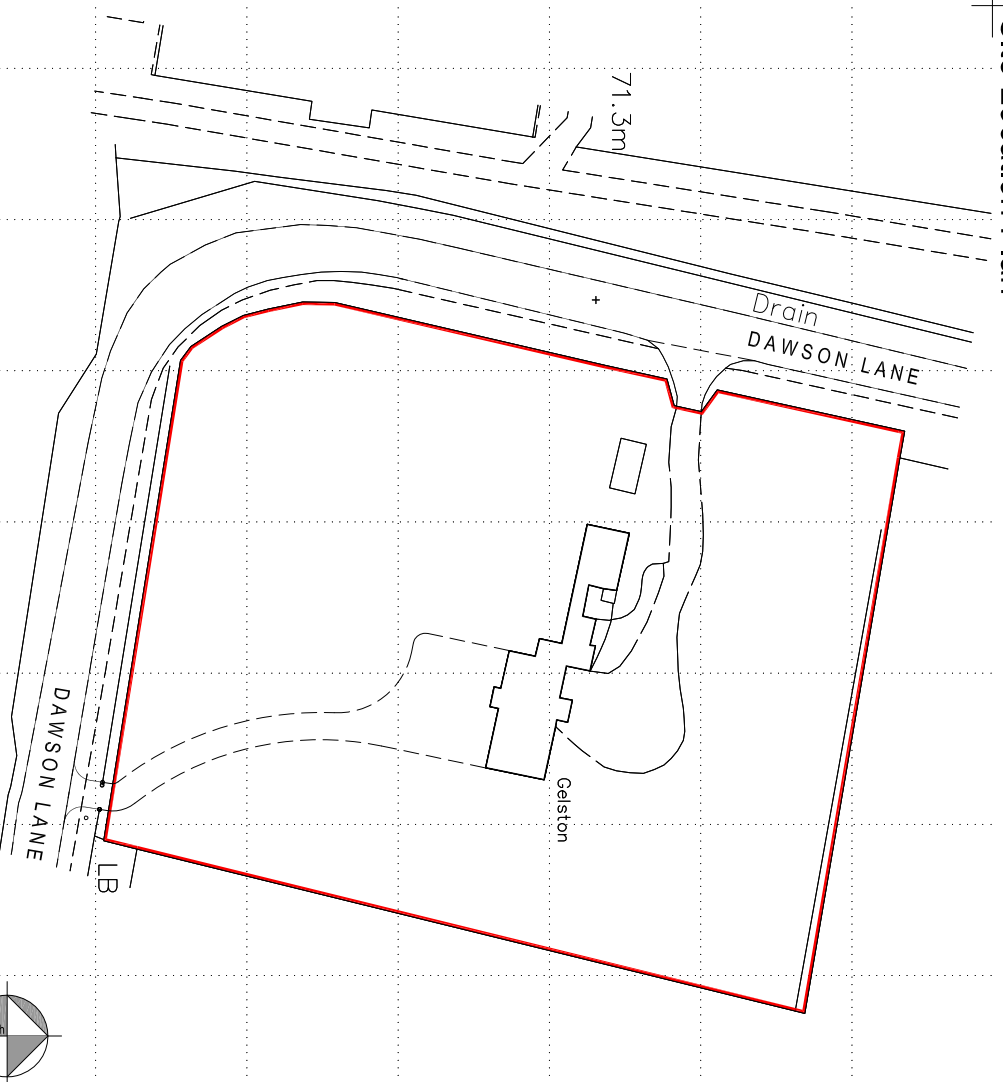

Site Location Plan

Ordnance Survey (c) Crown Copyright 2014. All rights reserved. Licence number 100022432
Scale Bar