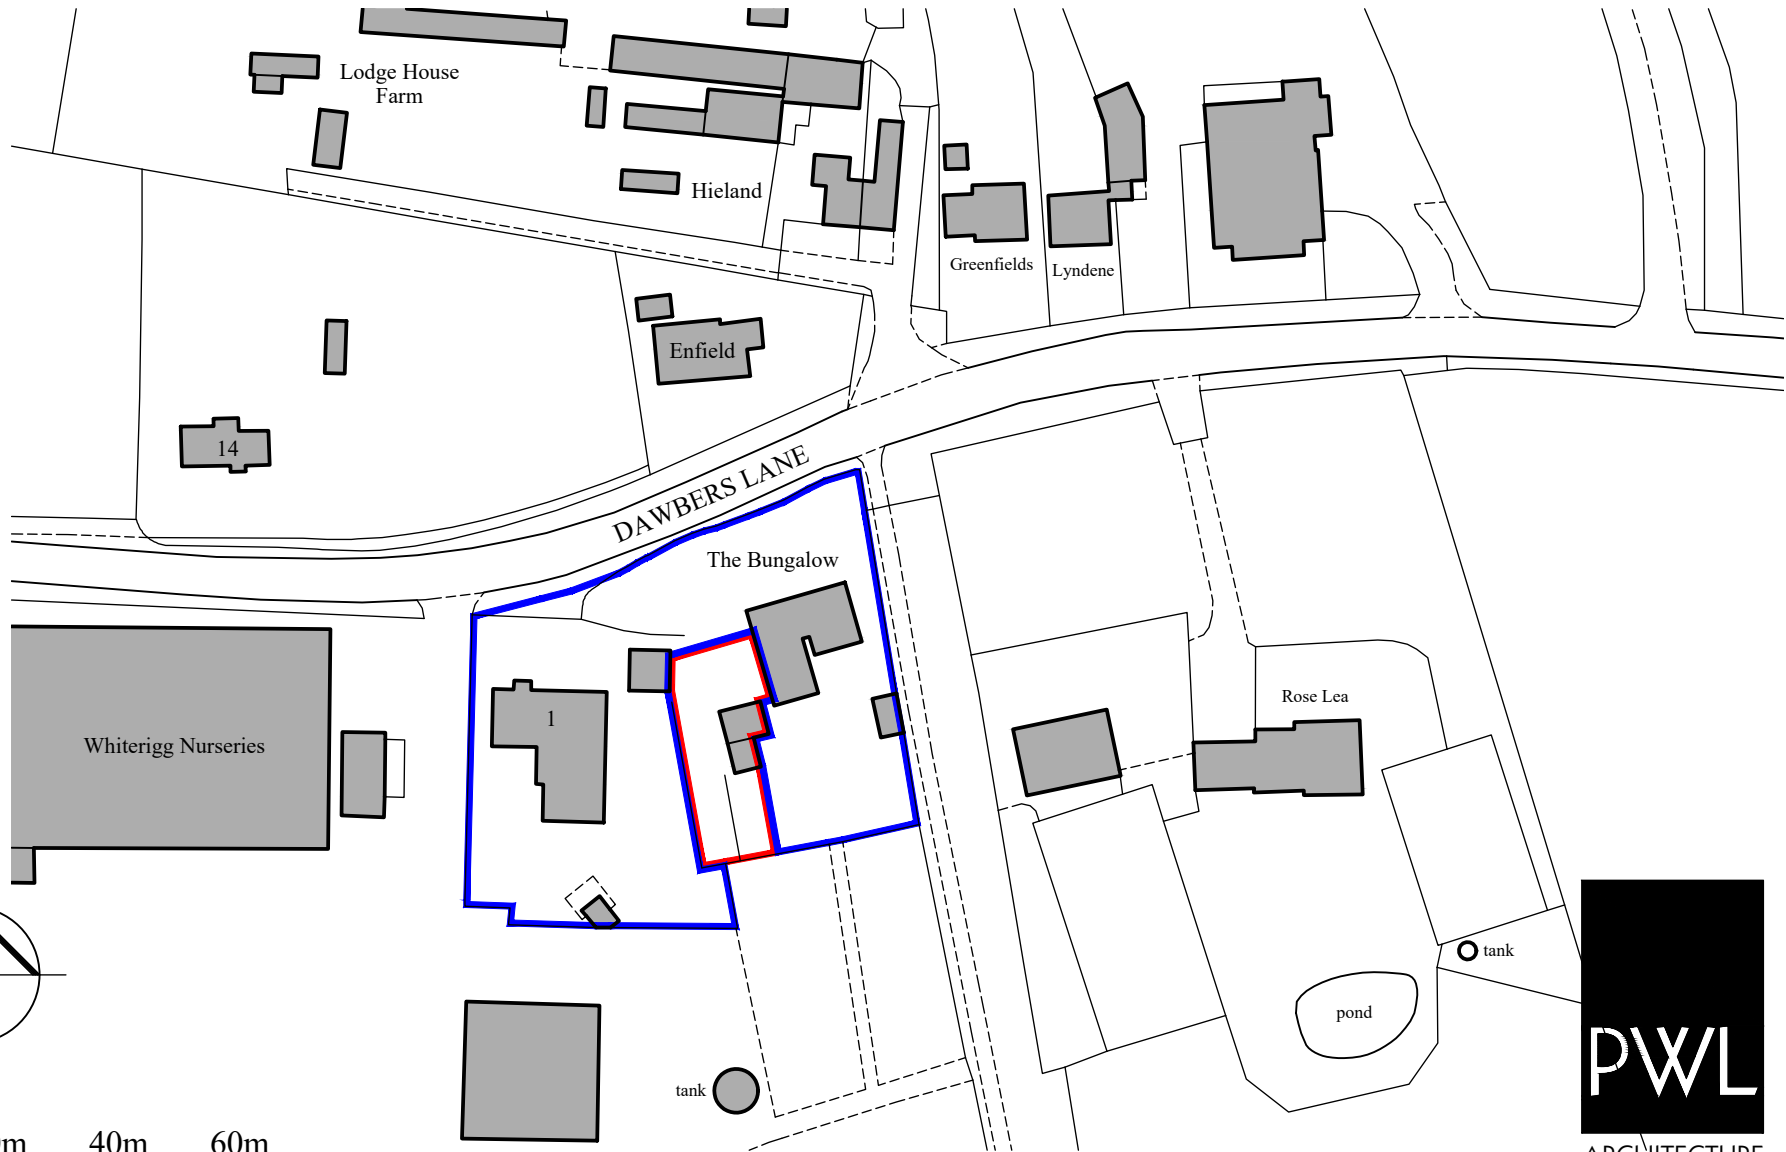

# The Bungalow, Dawbers Lane, PR7 6EW

0 20m 40m 60m

1:1250@A4 1183-PL01A

## Location Plan

ARCHITECTURE

The Studio 29 Bent Lane Leyland Preston PR25 4HP  
Tel 01772 467404 E Mail info@pwlarchitecture.com