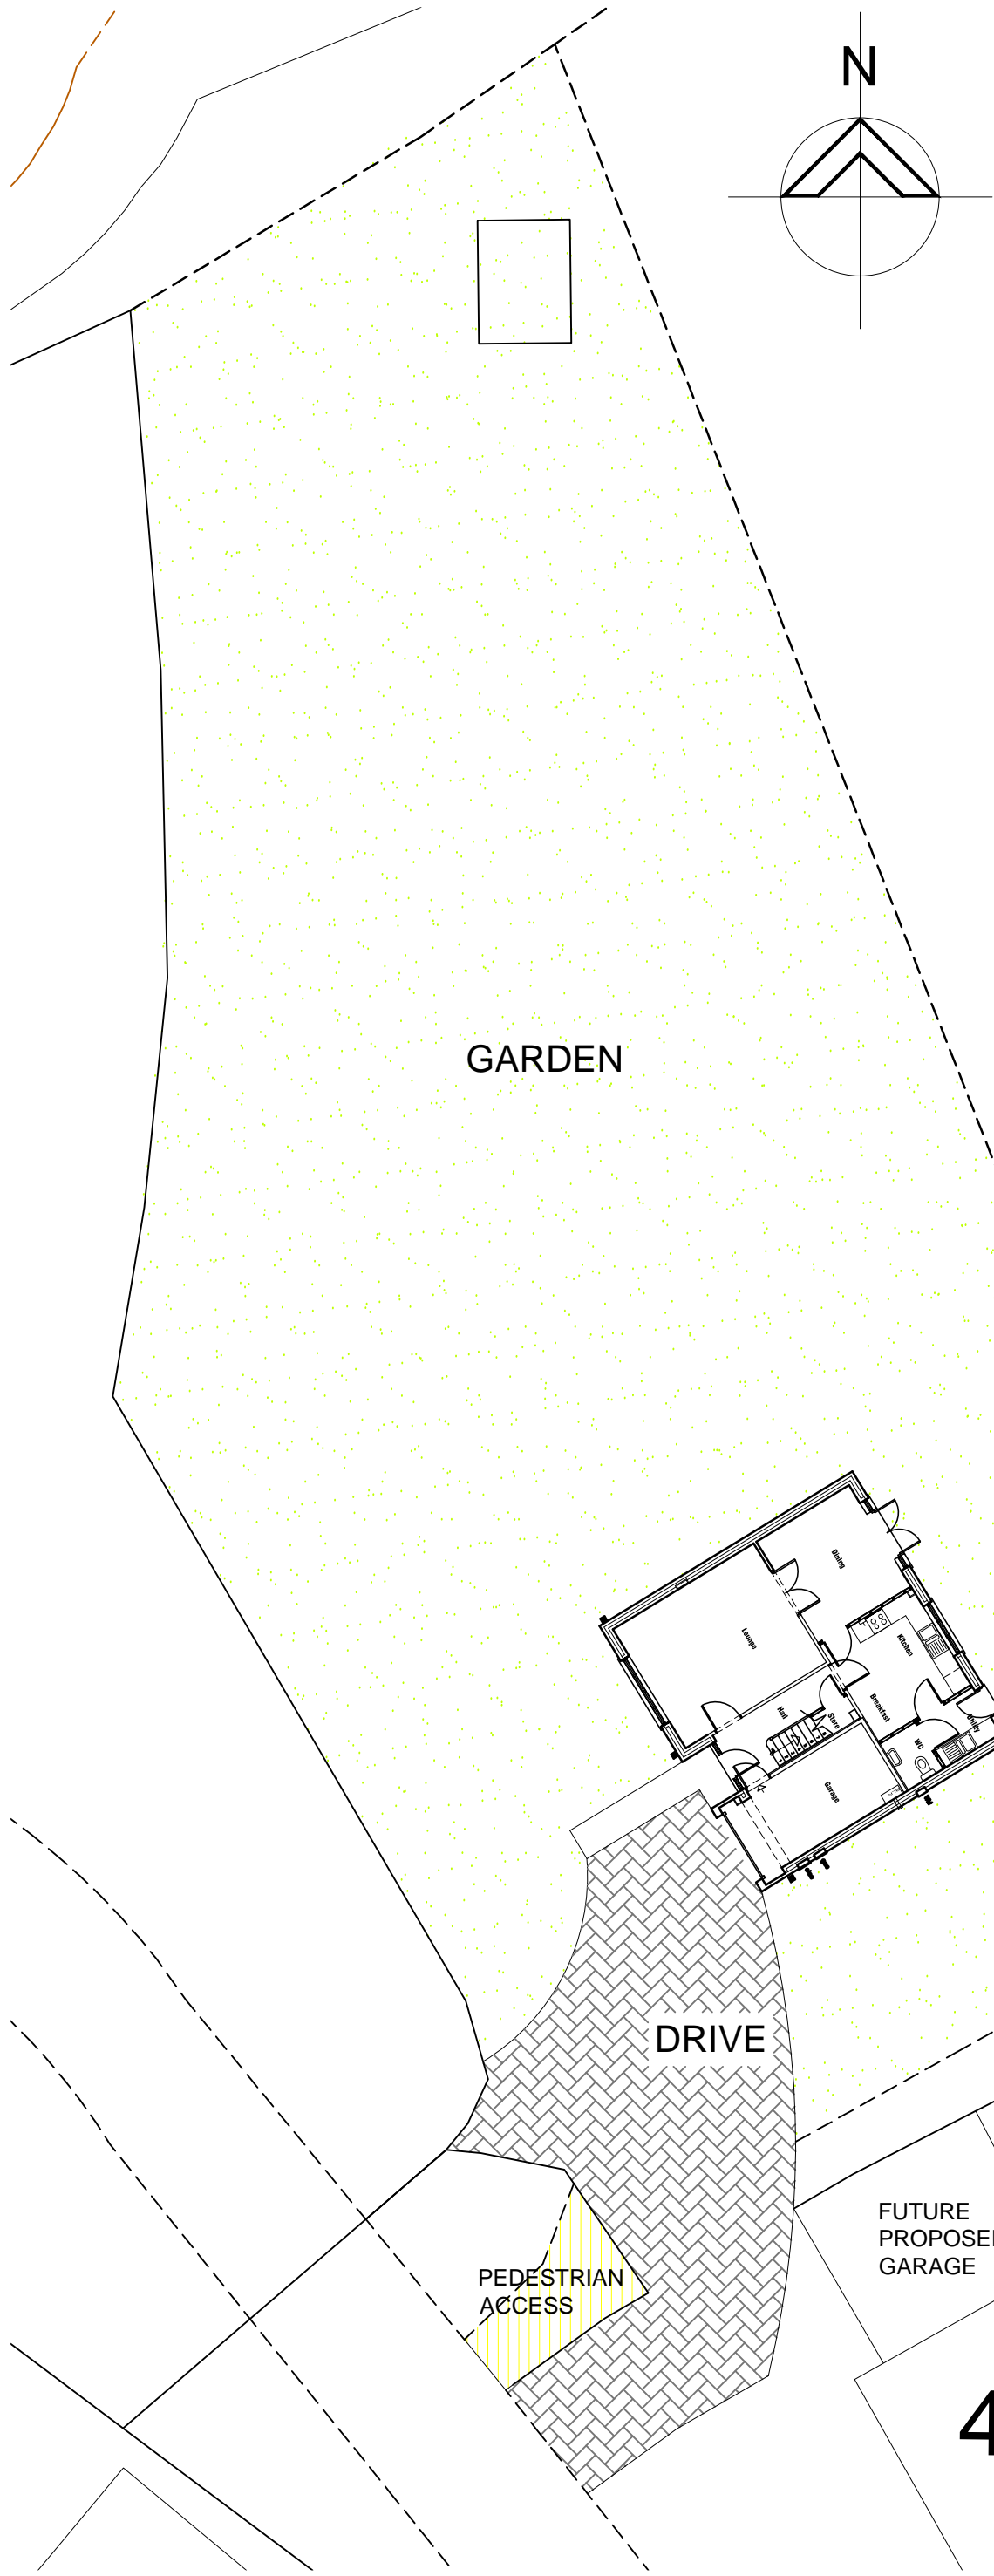

Land adjacent to 46 Cross Keys Drive Whittle le Woods

Location Plan - 1:1250 scale

Project			
Land adjacent to 46 Cross Keys Drive Whittle le Woods PR7 6TF			
Title			
Proposed plans and elevations			
Scale @ A3	Date	Ref	Drawn
1:200	May 2017	000	JSWR
Drg No			Rev
000/CKD/SP			F