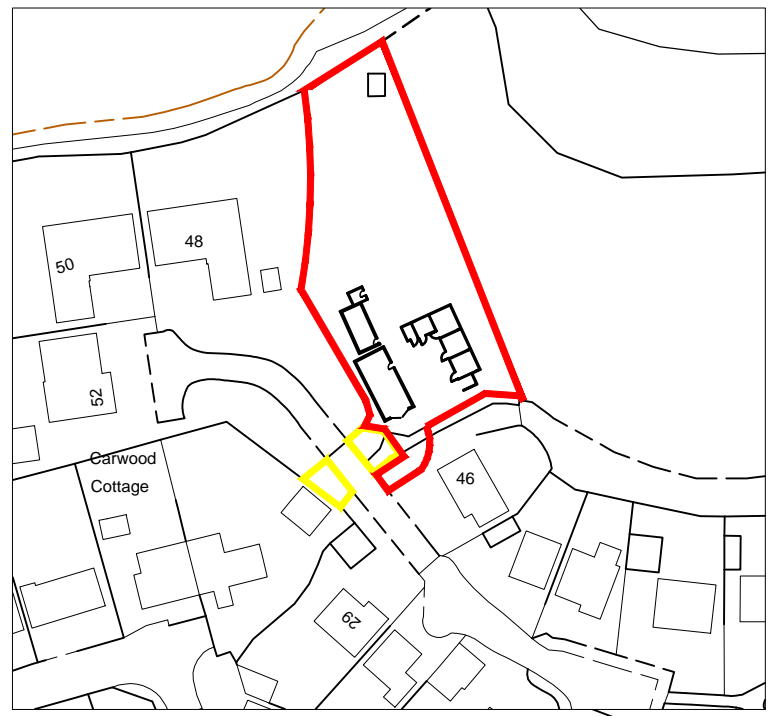

Land adjacent to 46 Cross Keys Drive Whittle le Woods

Location Plan - 1:1250 scale

Project			
Land adjacent to 46 Cross Keys Drive Whittle le Woods PR7 6TF			
Title			
Proposed plans and elevations			
Scale @ A3	Date	Ref	Drawn
1:200	May 2017	000	JSWR
Drg No			Rev
000/CKD/SP			F