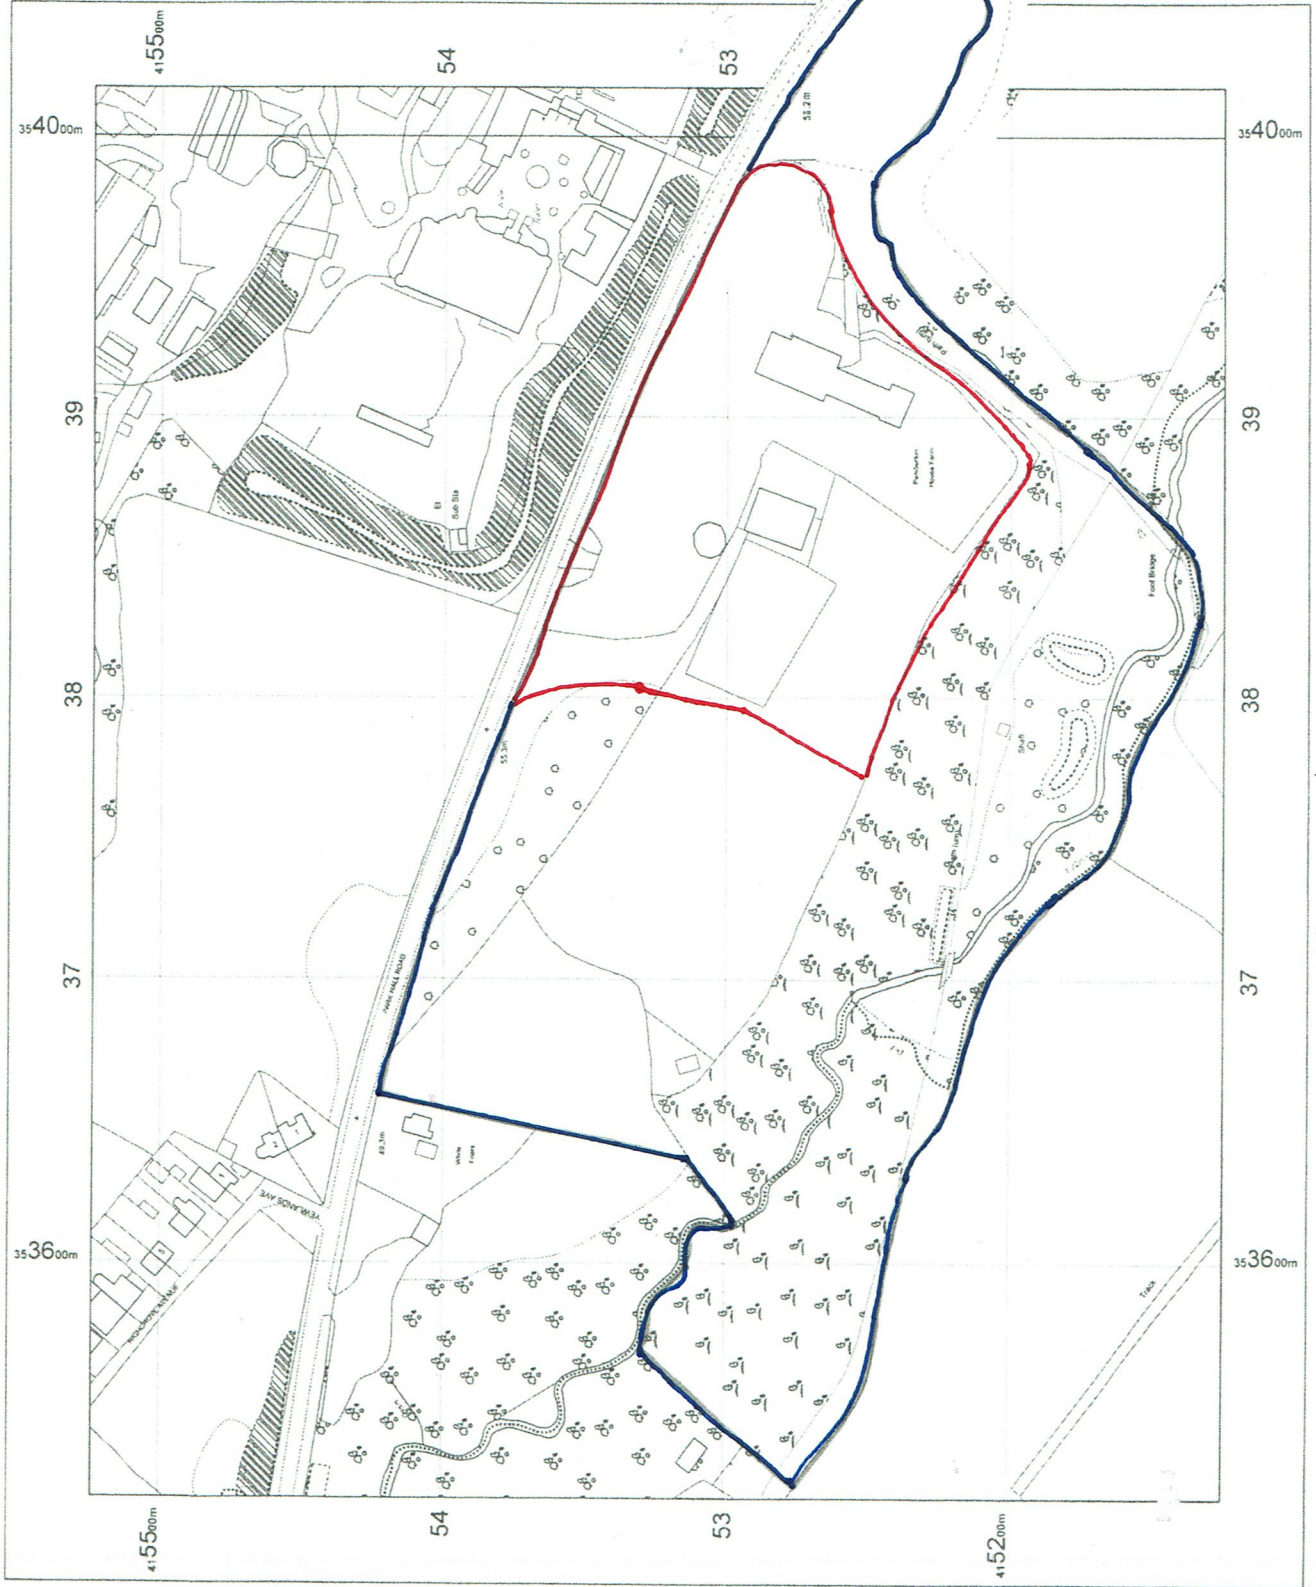

LOCATION PLAN
PEMBERTON
HOUSE FARM
1:2500 © A4

OS Mastermap
14 February 2013. ID:
CM-00207781
www.centremapslive.co.uk

Scale print at A4. Centre:
53767 E, 415324 N

Copyright. Licence no.
100019980

CENTREMAPS/live
www.centremapslive.co.uk